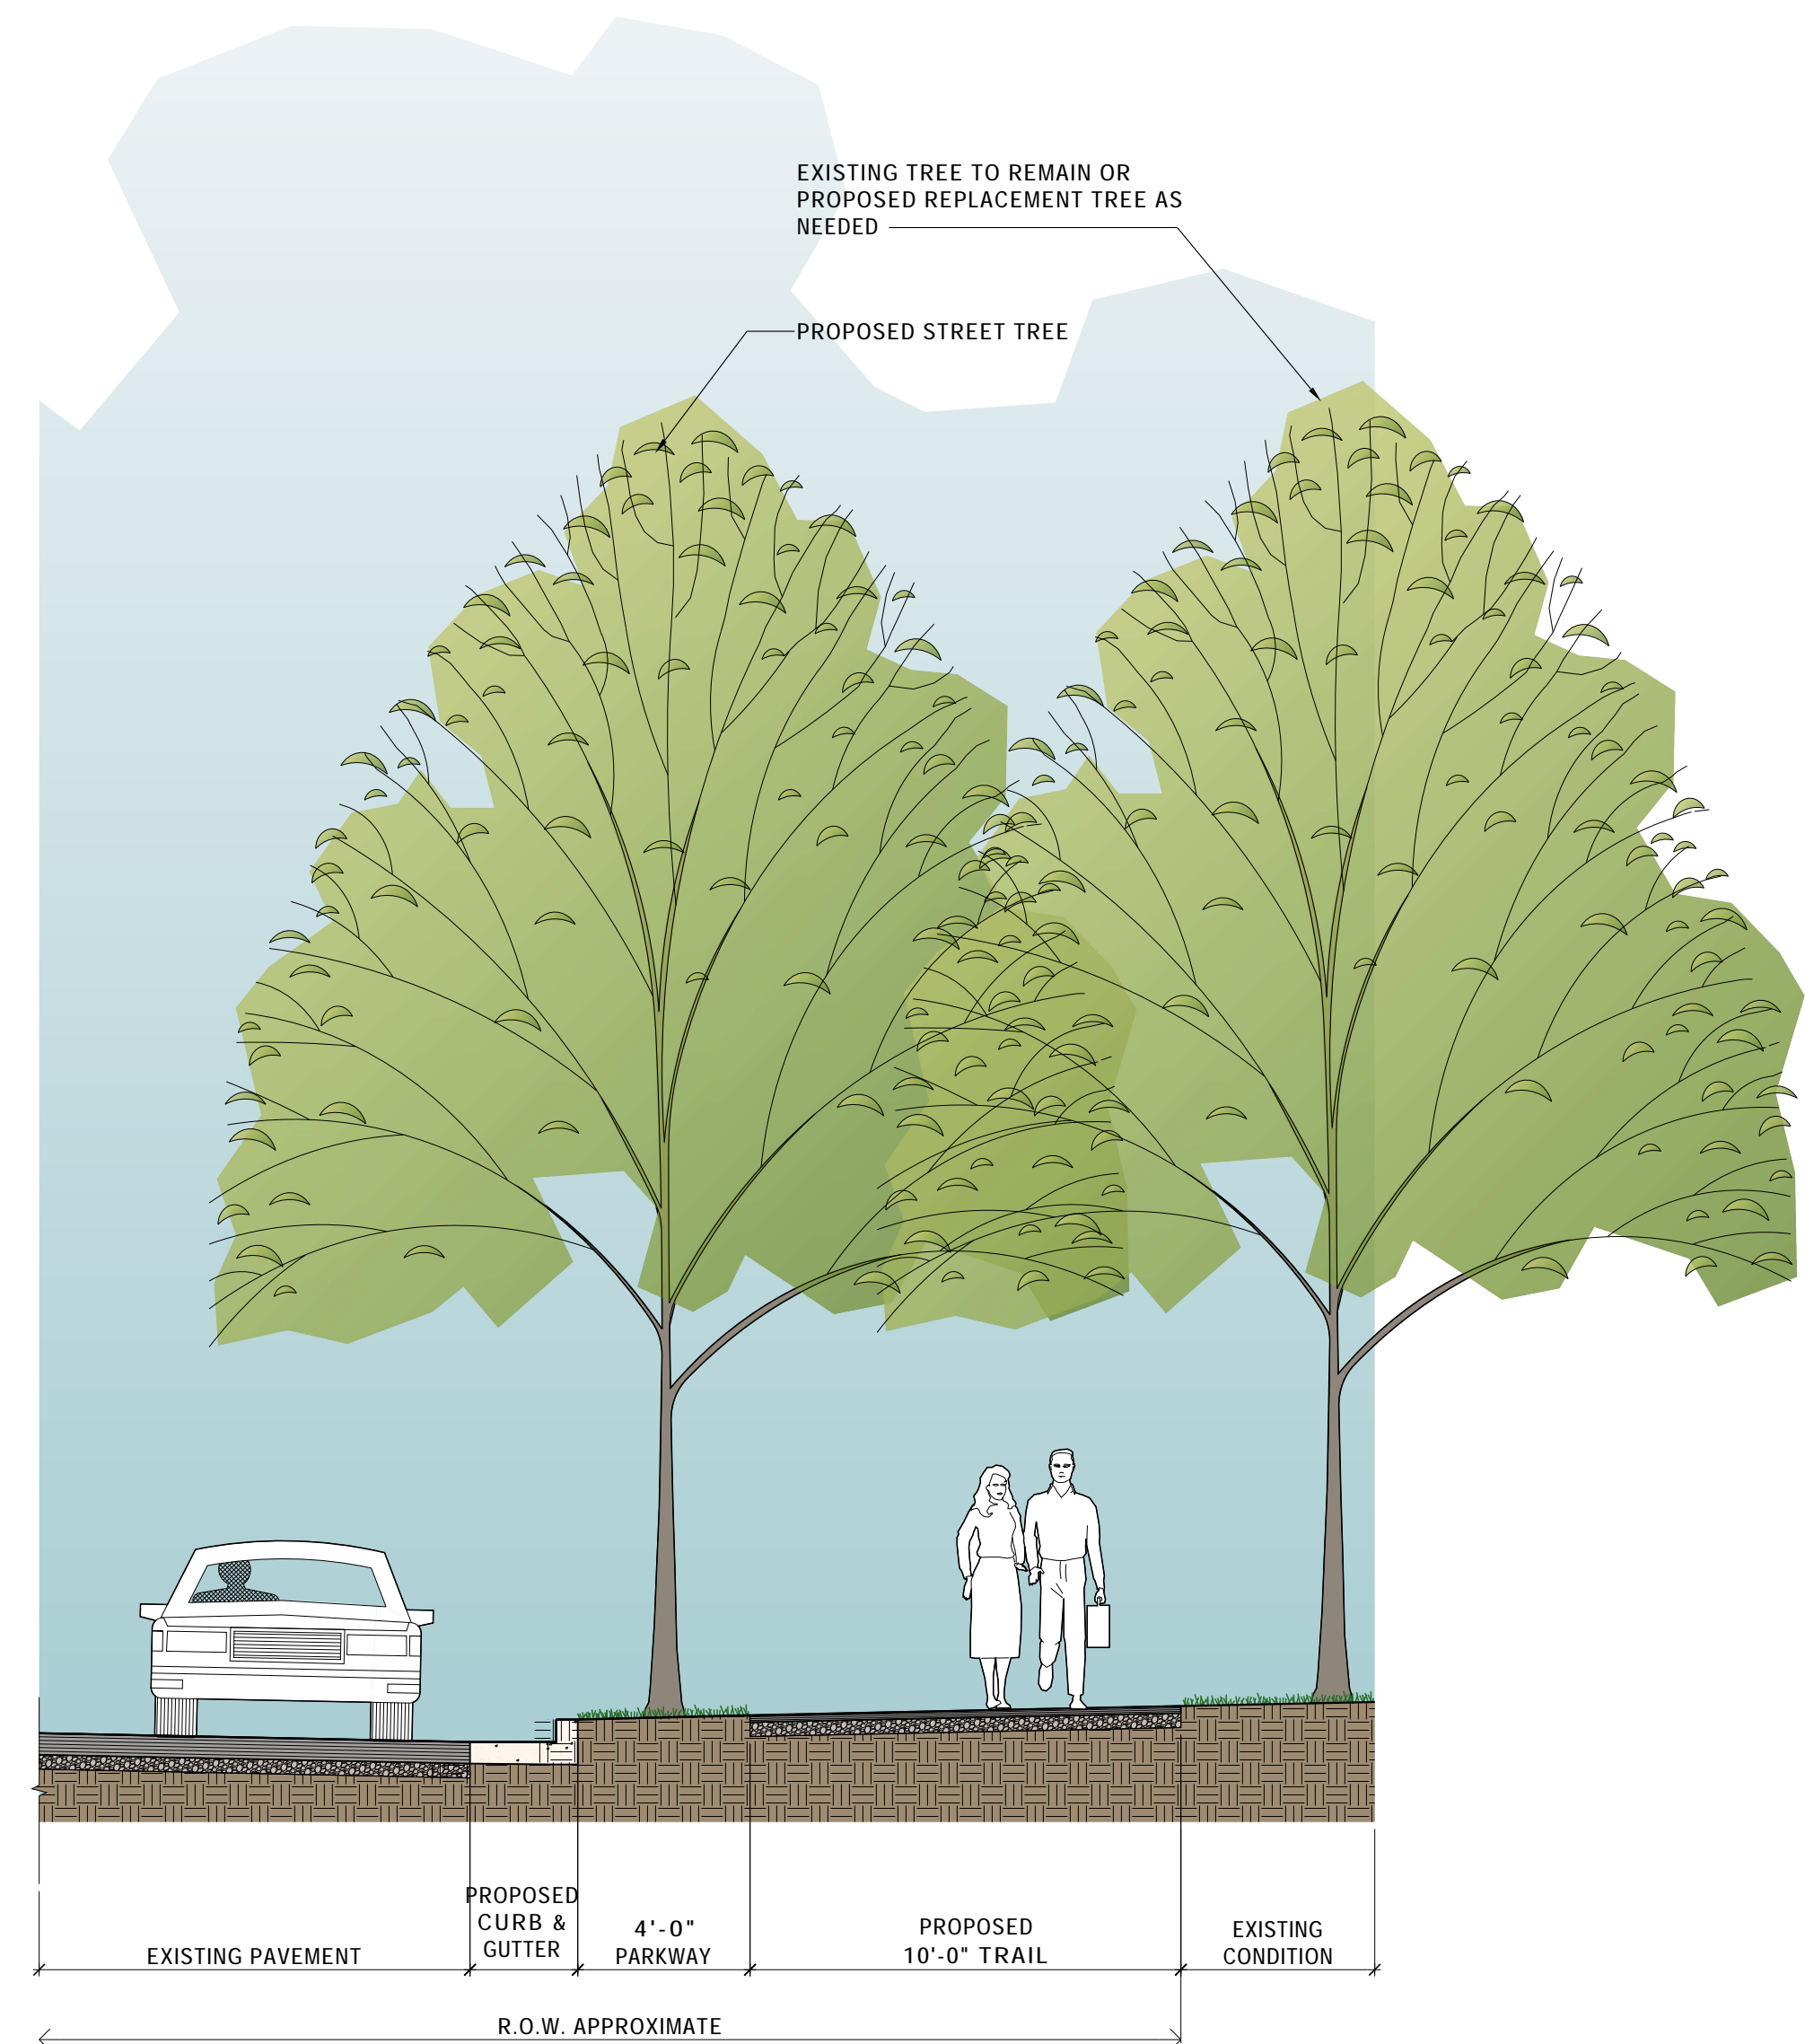

6 TYPICAL TRAIL ON GRADE
SCALE: 1/4"=1'-0"

5 TYPICAL SIDE PATH WITH PARKWAY SECTION
SCALE: 1/4"=1'-0"
@ CRUZE
@ KENNER (OPP. HAND)
@ McCONNELL
@ OLIVE

04/29/2016

CORRIDOR SECTIONS - CORRIDOR F
FIRST CREEK GREENWAY TO KNOXVILLE BOTANICAL GARDENS
CITY OF KNOXVILLE

F2.3

SECTIONS