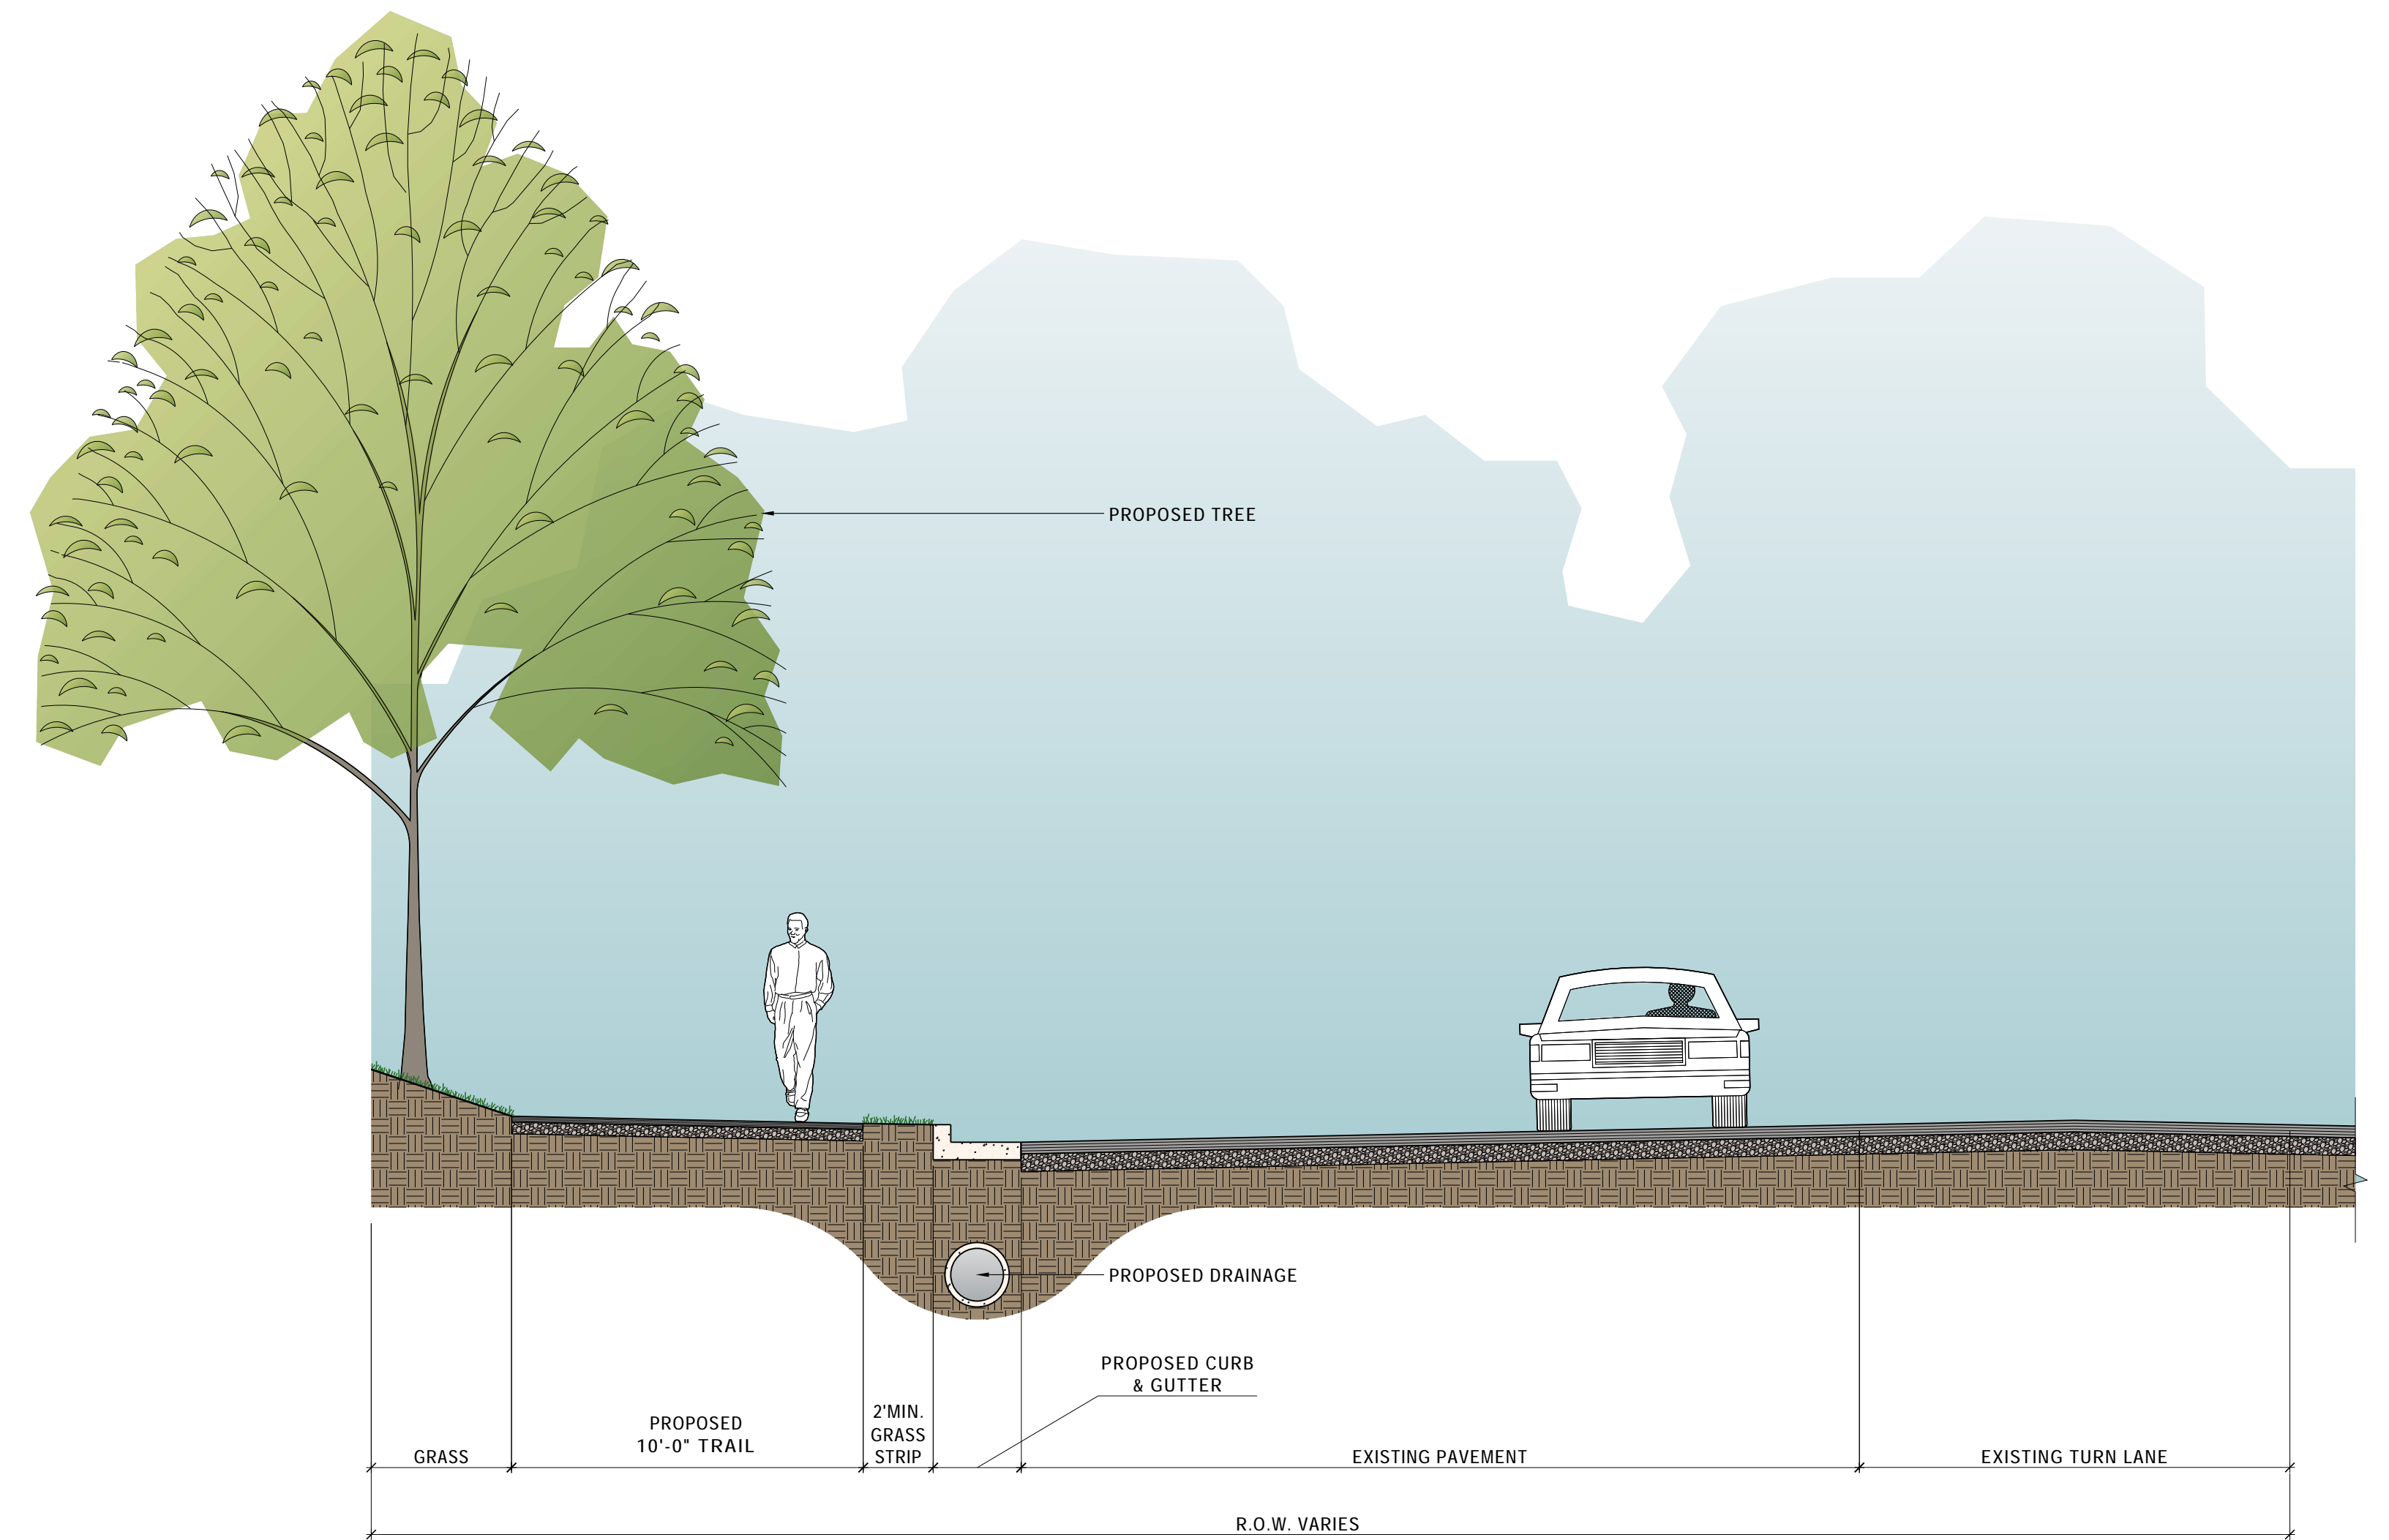

18 TRAIL ALONG NORTHSHORE DRIVE @ ROCK BLUFF
SCALE: 1/4"=1'-0"

17 TRAIL ALONG NORTHSHORE DRIVE
SCALE: 1/4"=1'-0"

04/29/2016

CORRIDOR SECTIONS - CORRIDOR C
WEISGARBER GREENWAY AND BEARDEN GREENWAY TO LAKESHORE GREENWAY
CITY OF KNOXVILLE

C2.9

SECTIONS