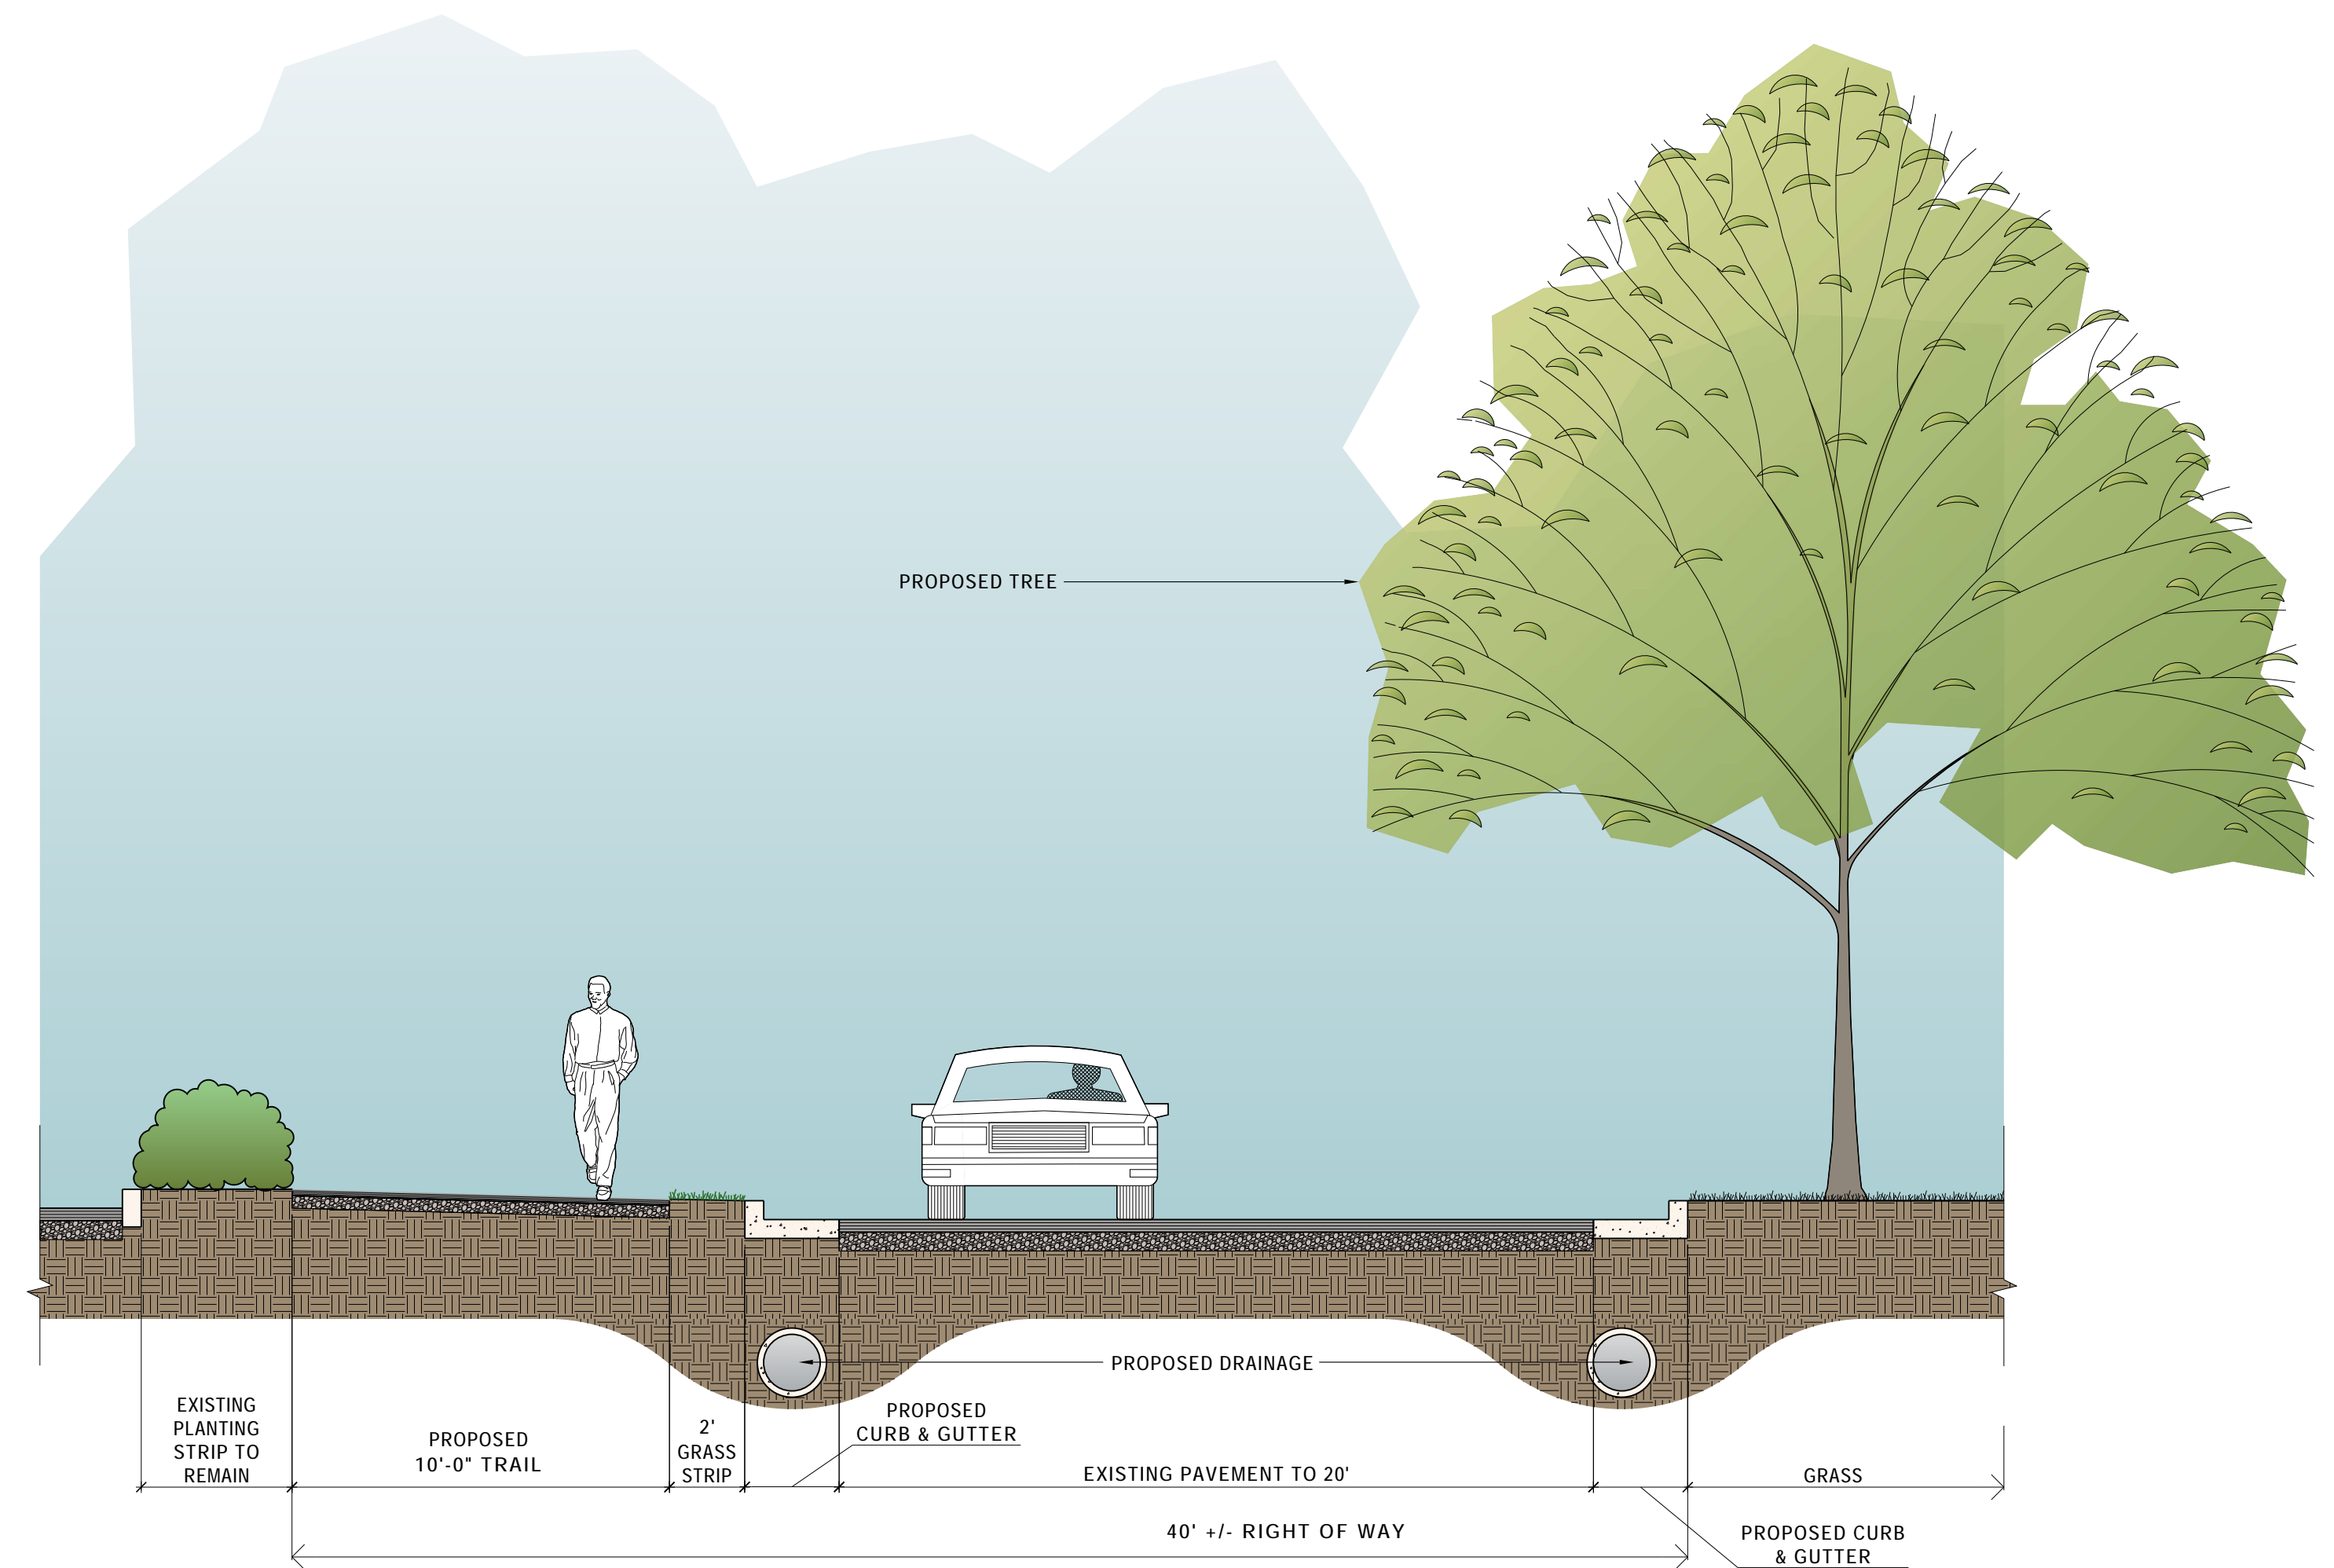

16 TYPICAL TRAIL ALONG 4TH CREEK & TRIBUTARY
SCALE: 1/4"=1'-0"

15 TRAIL @ PARKING LOT ALONG WALDEN
SCALE: 1/4"=1'-0"

04/29/2016

CORRIDOR SECTIONS - CORRIDOR C
WEISGARBER GREENWAY AND BEARDEN GREENWAY TO LAKESHORE GREENWAY
CITY OF KNOXVILLE

C2.8

SECTIONS