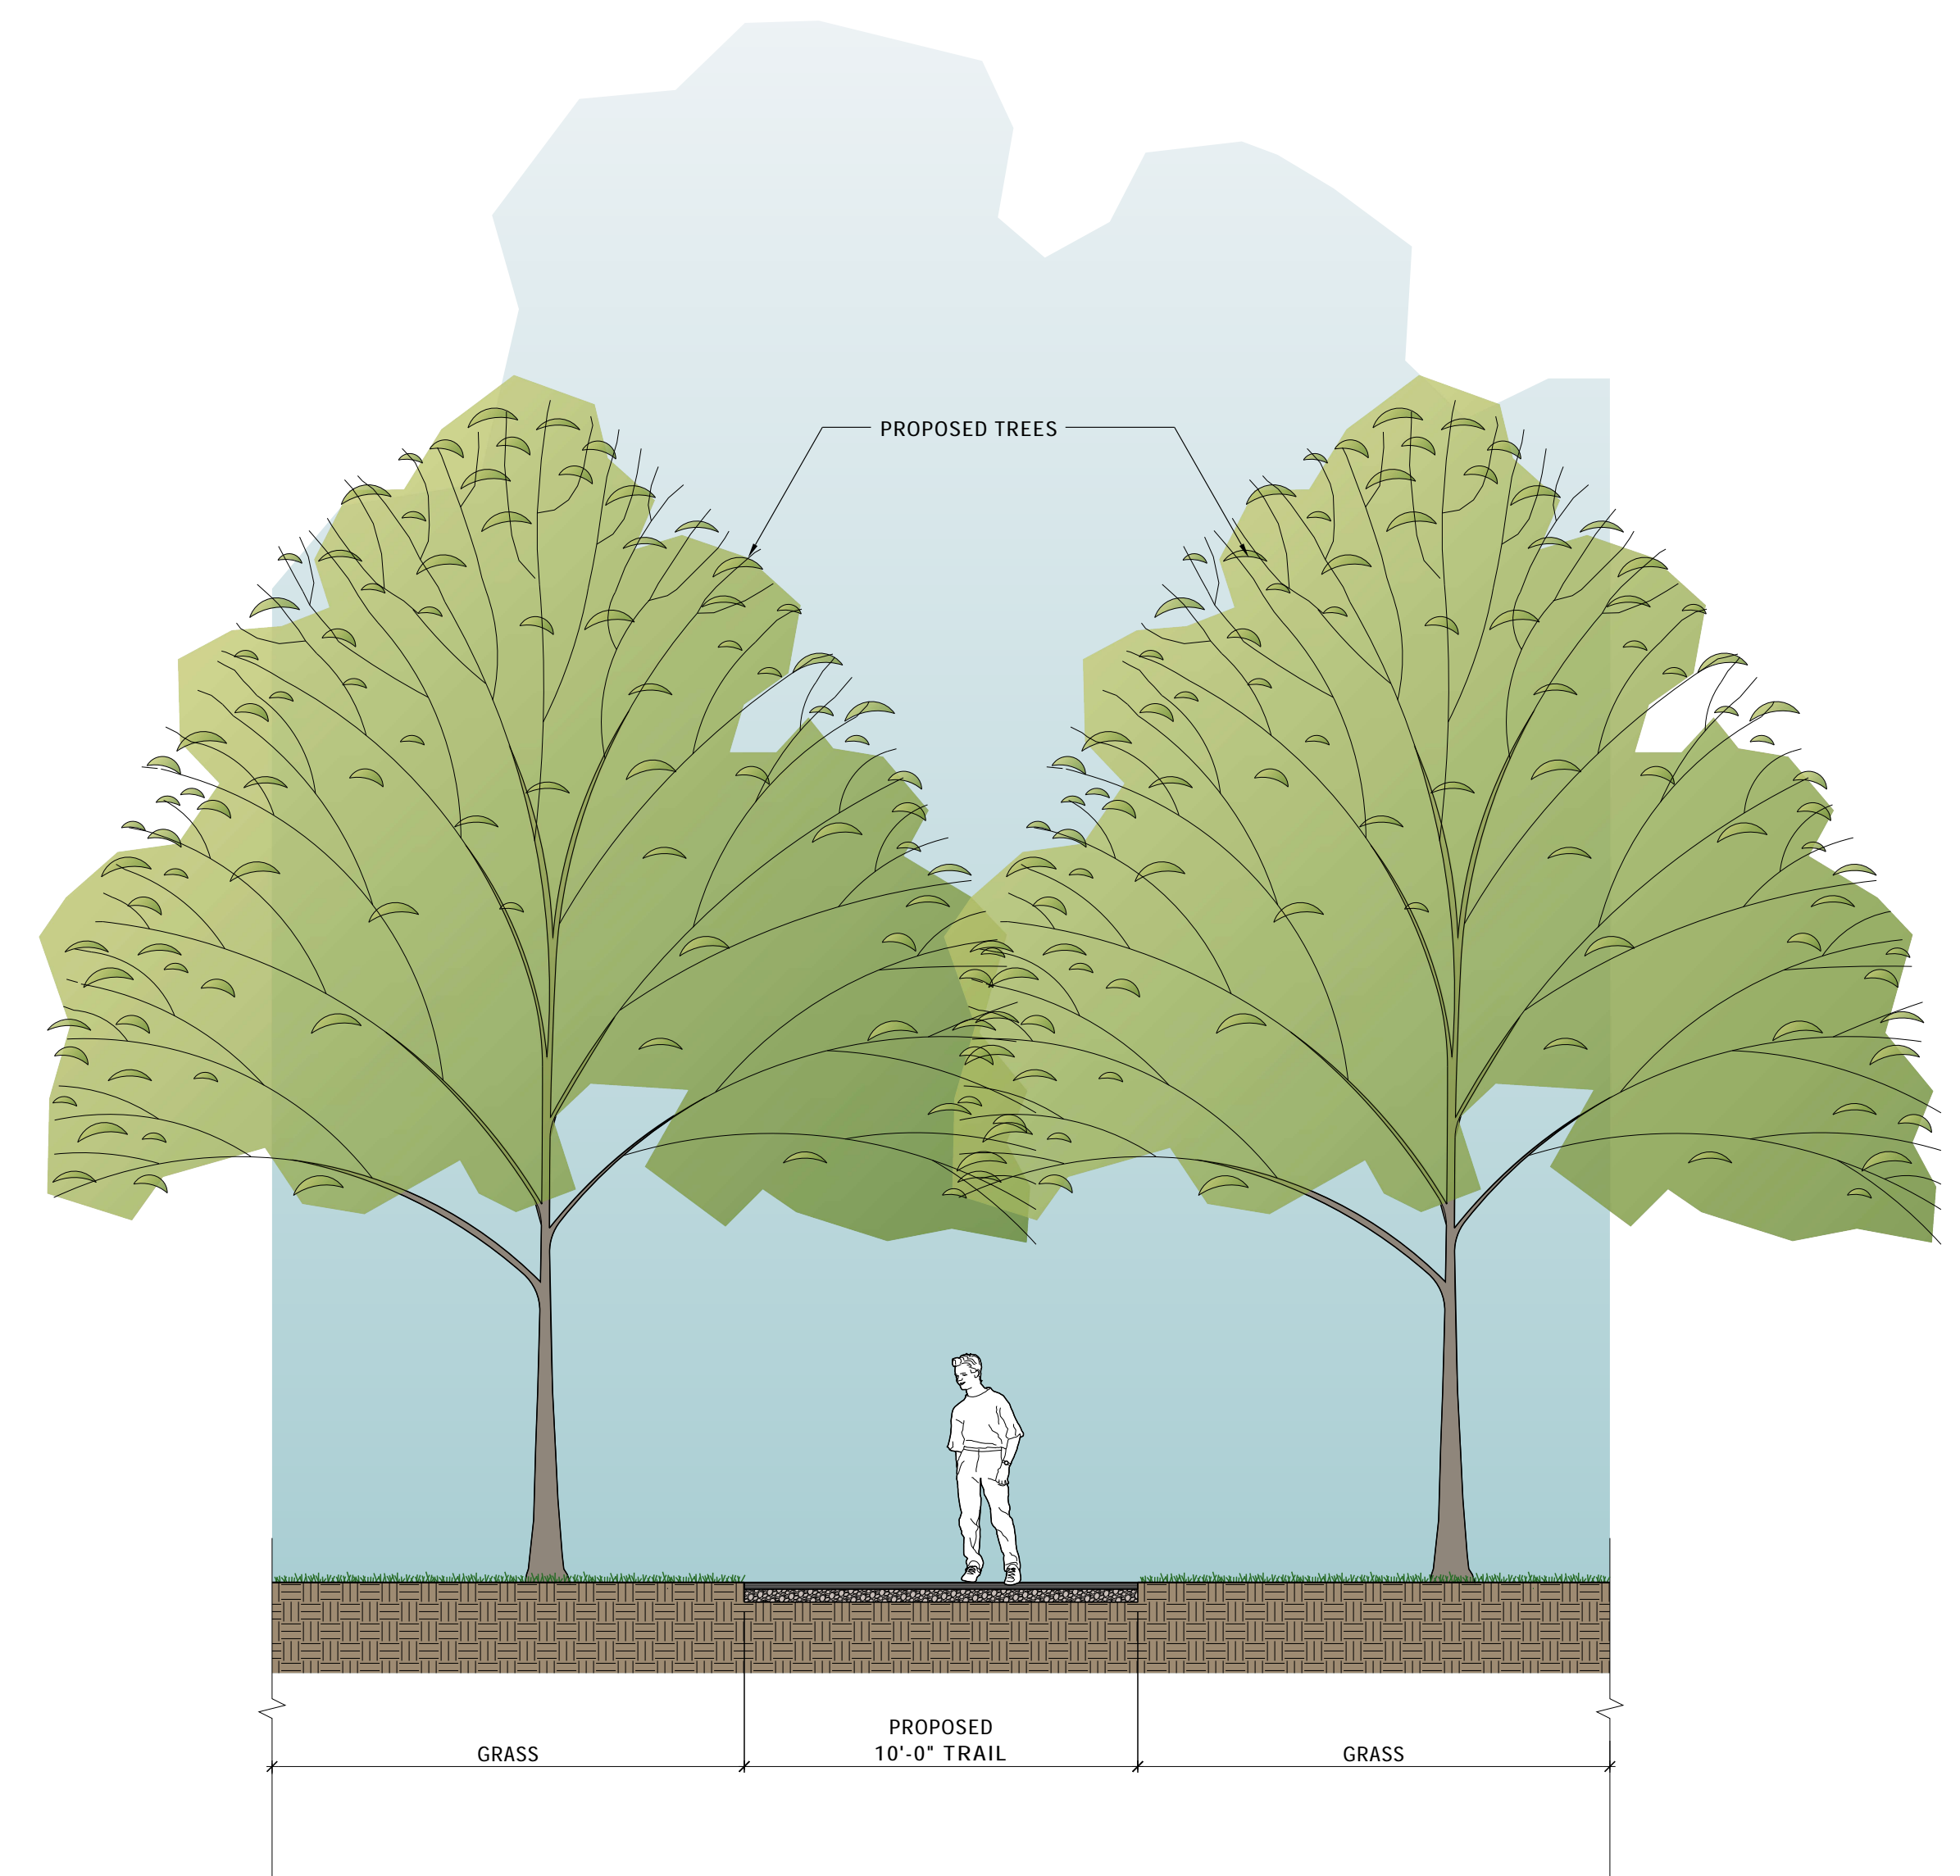

12 TRAIL ALONG THIRD CREEK
SCALE: 1/4"=1'-0"

11 TYPICAL TRAIL ON GRADE
SCALE: 1/4"=1'-0"