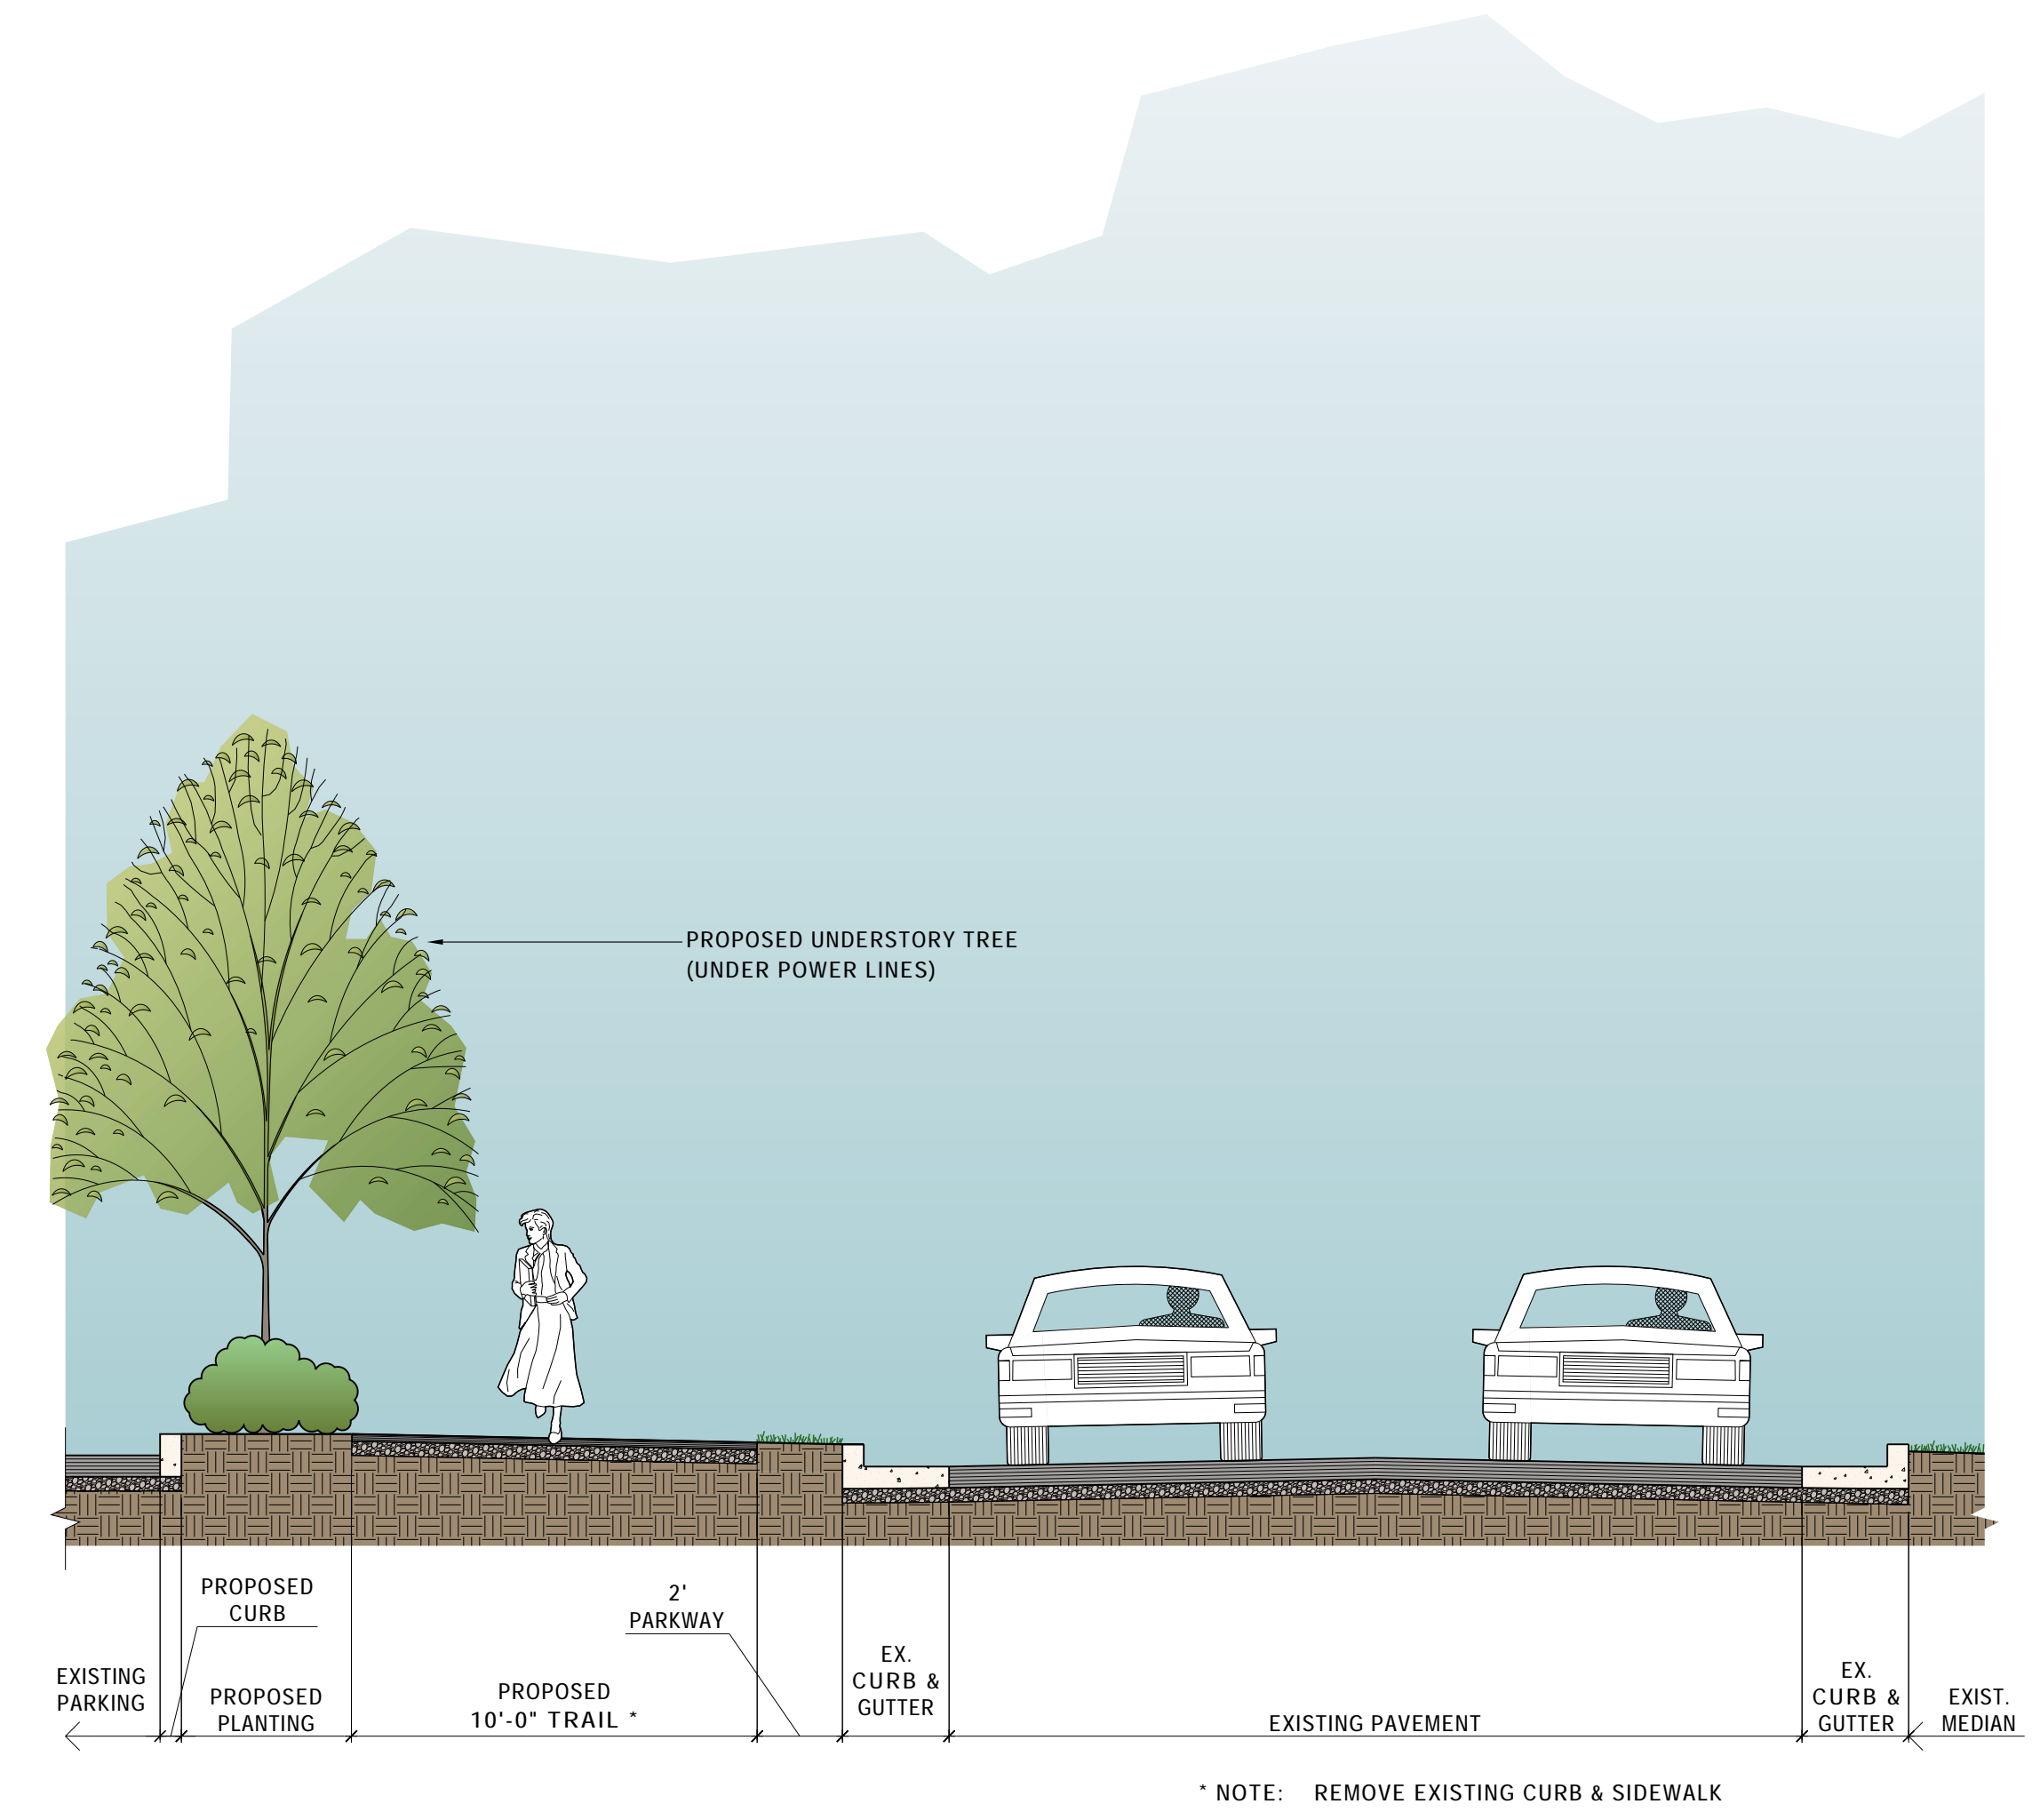

4 TRAIL SECTION @ MIDDLEBROOK PIKE CULVERT
SCALE: 1/4"=1'-0"

3 TRAIL SECTION @ PARKING LOT / DRIVEWAY
SCALE: 1/4"=1'-0"

04/29/2016

CORRIDOR SECTIONS - CORRIDOR B
WEISGARBER GREENWAY TO VICTOR ASHE GREENWAY
CITY OF KNOXVILLE

B2.2

SECTIONS