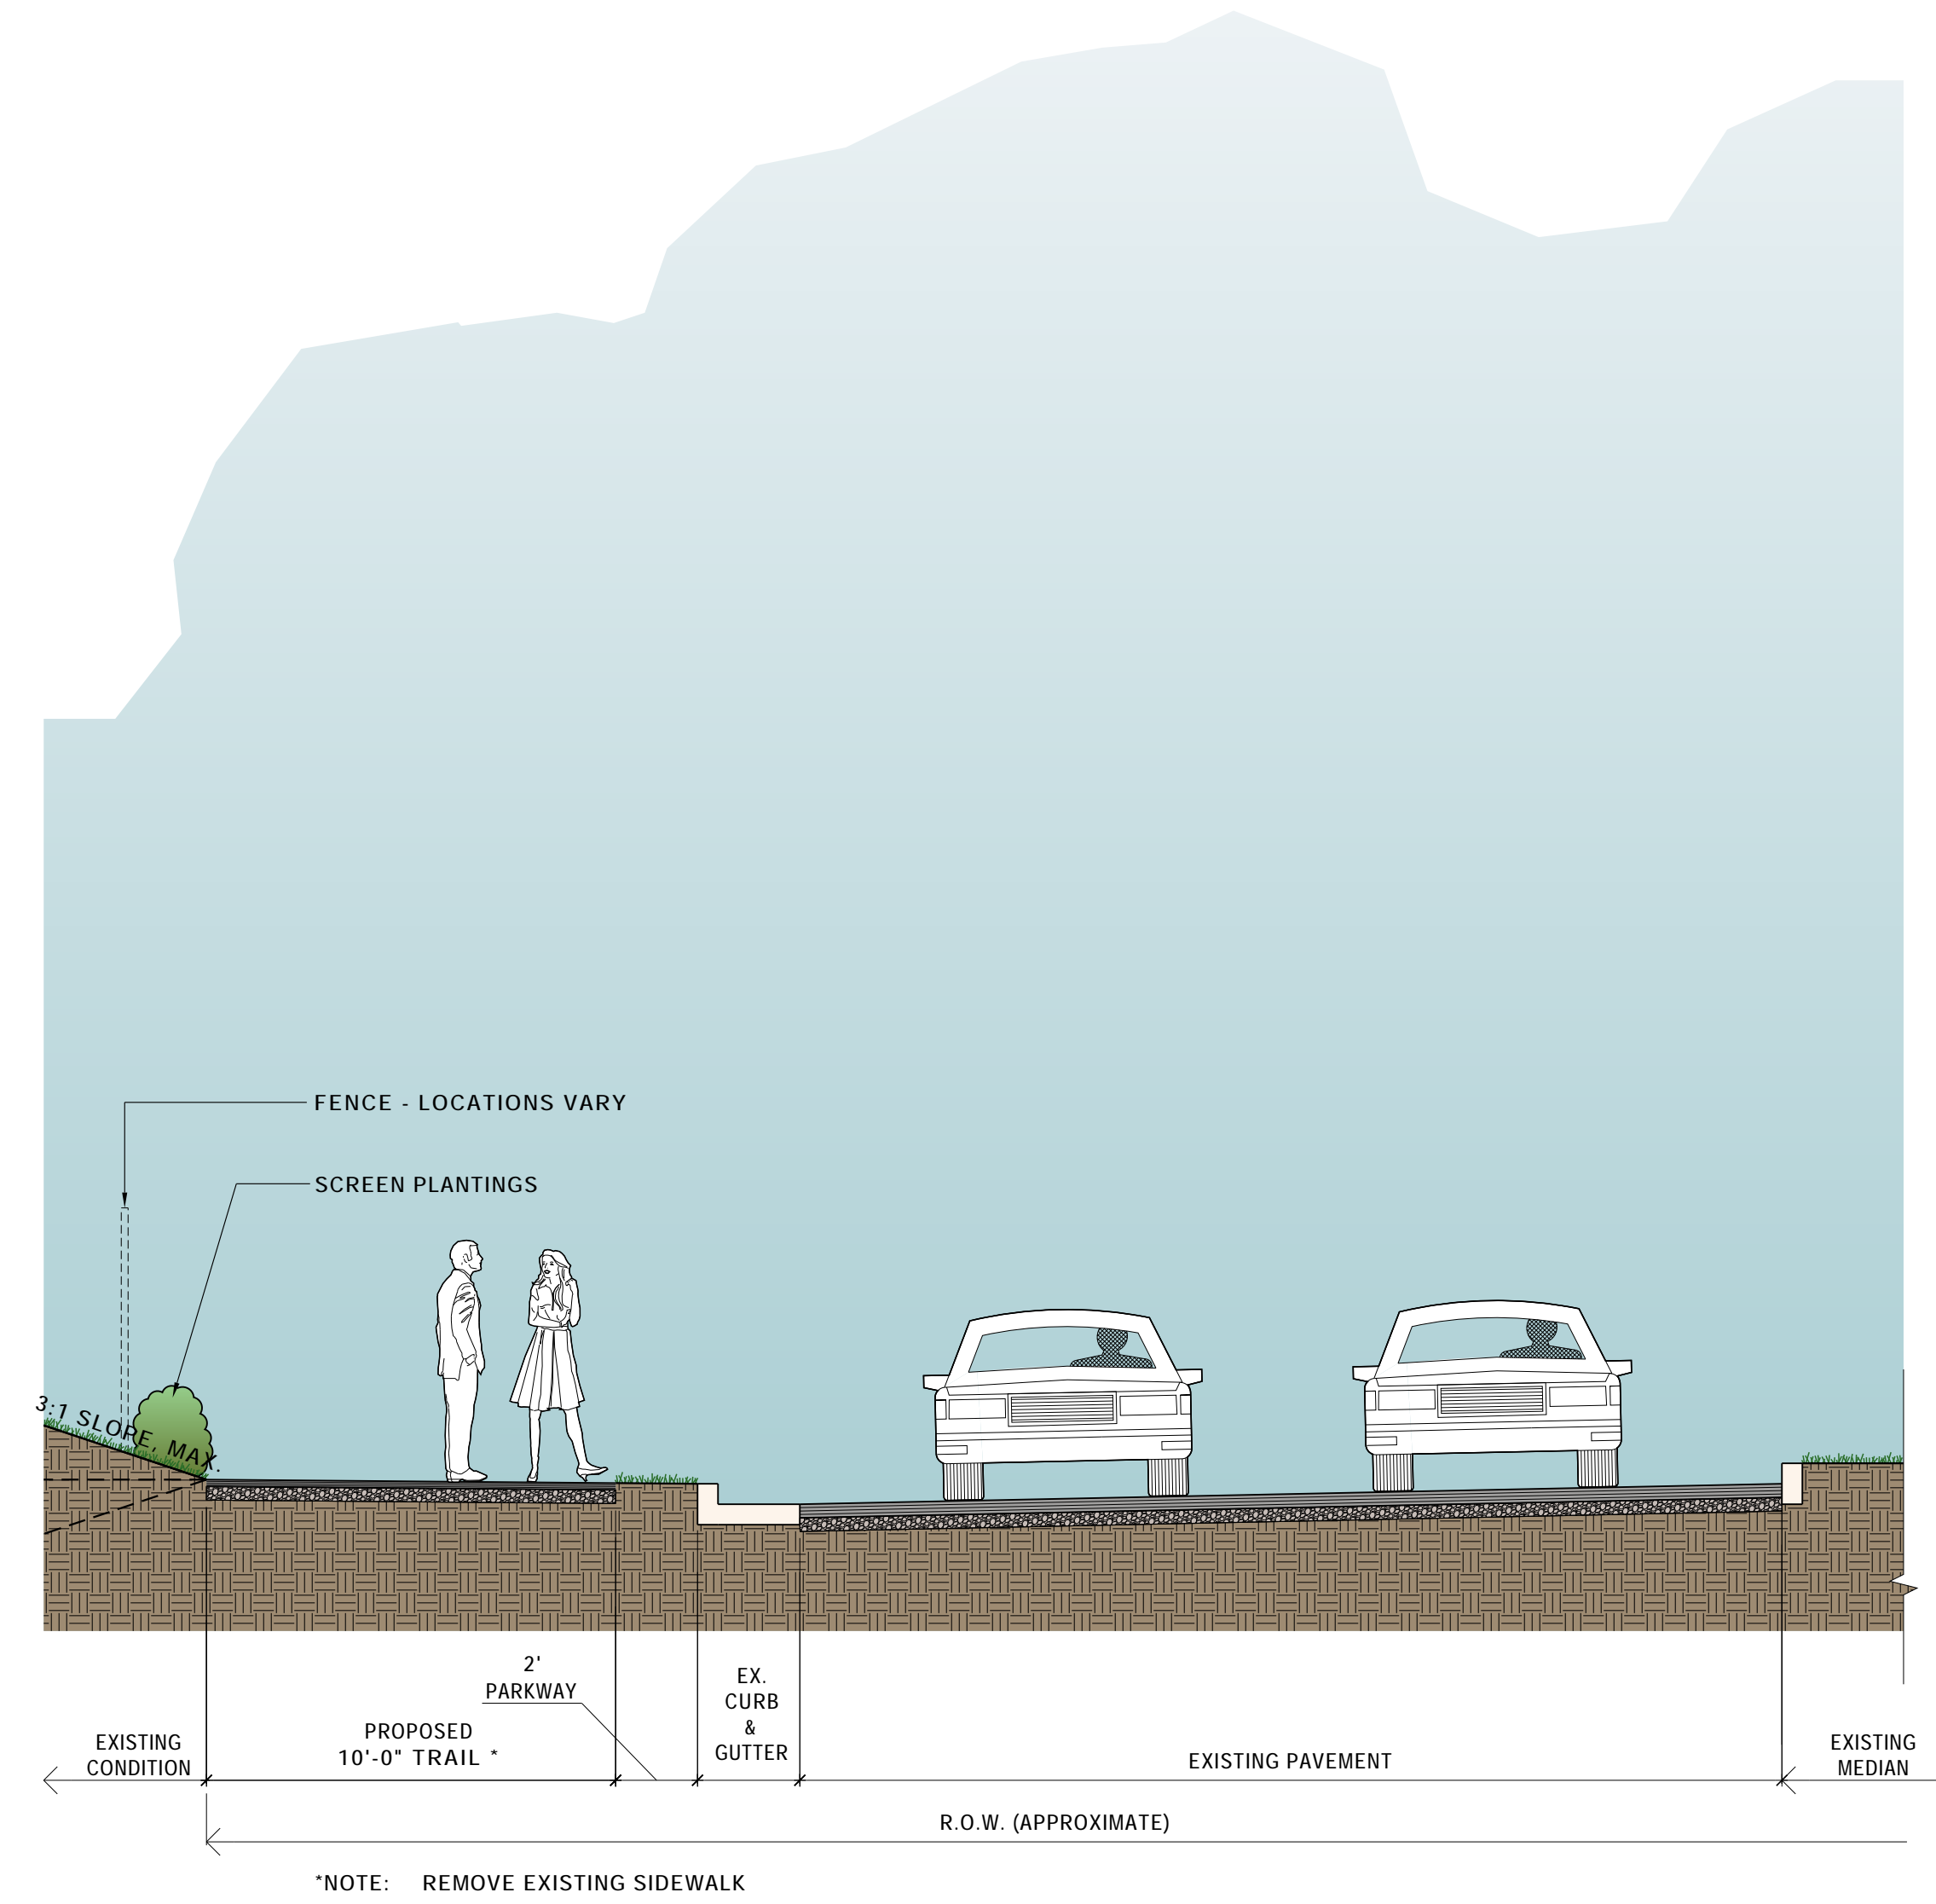

2 EASTBOUND TRAIL ALONG MIDDLEBROOK PIKE - WITH PARKWAY @ UPSLOPE WALL
 SCALE: 1/4"=1'-0"

1 EASTBOUND TRAIL ALONG MIDDLEBROOK PIKE - WITH PARKWAY/CURBED MEDIAN
 SCALE: 1/4"=1'-0"

04/29/2016

CORRIDOR SECTIONS - CORRIDOR B
 WEISGARBER GREENWAY TO VICTOR ASHE GREENWAY
 CITY OF KNOXVILLE

B2.1

SECTIONS