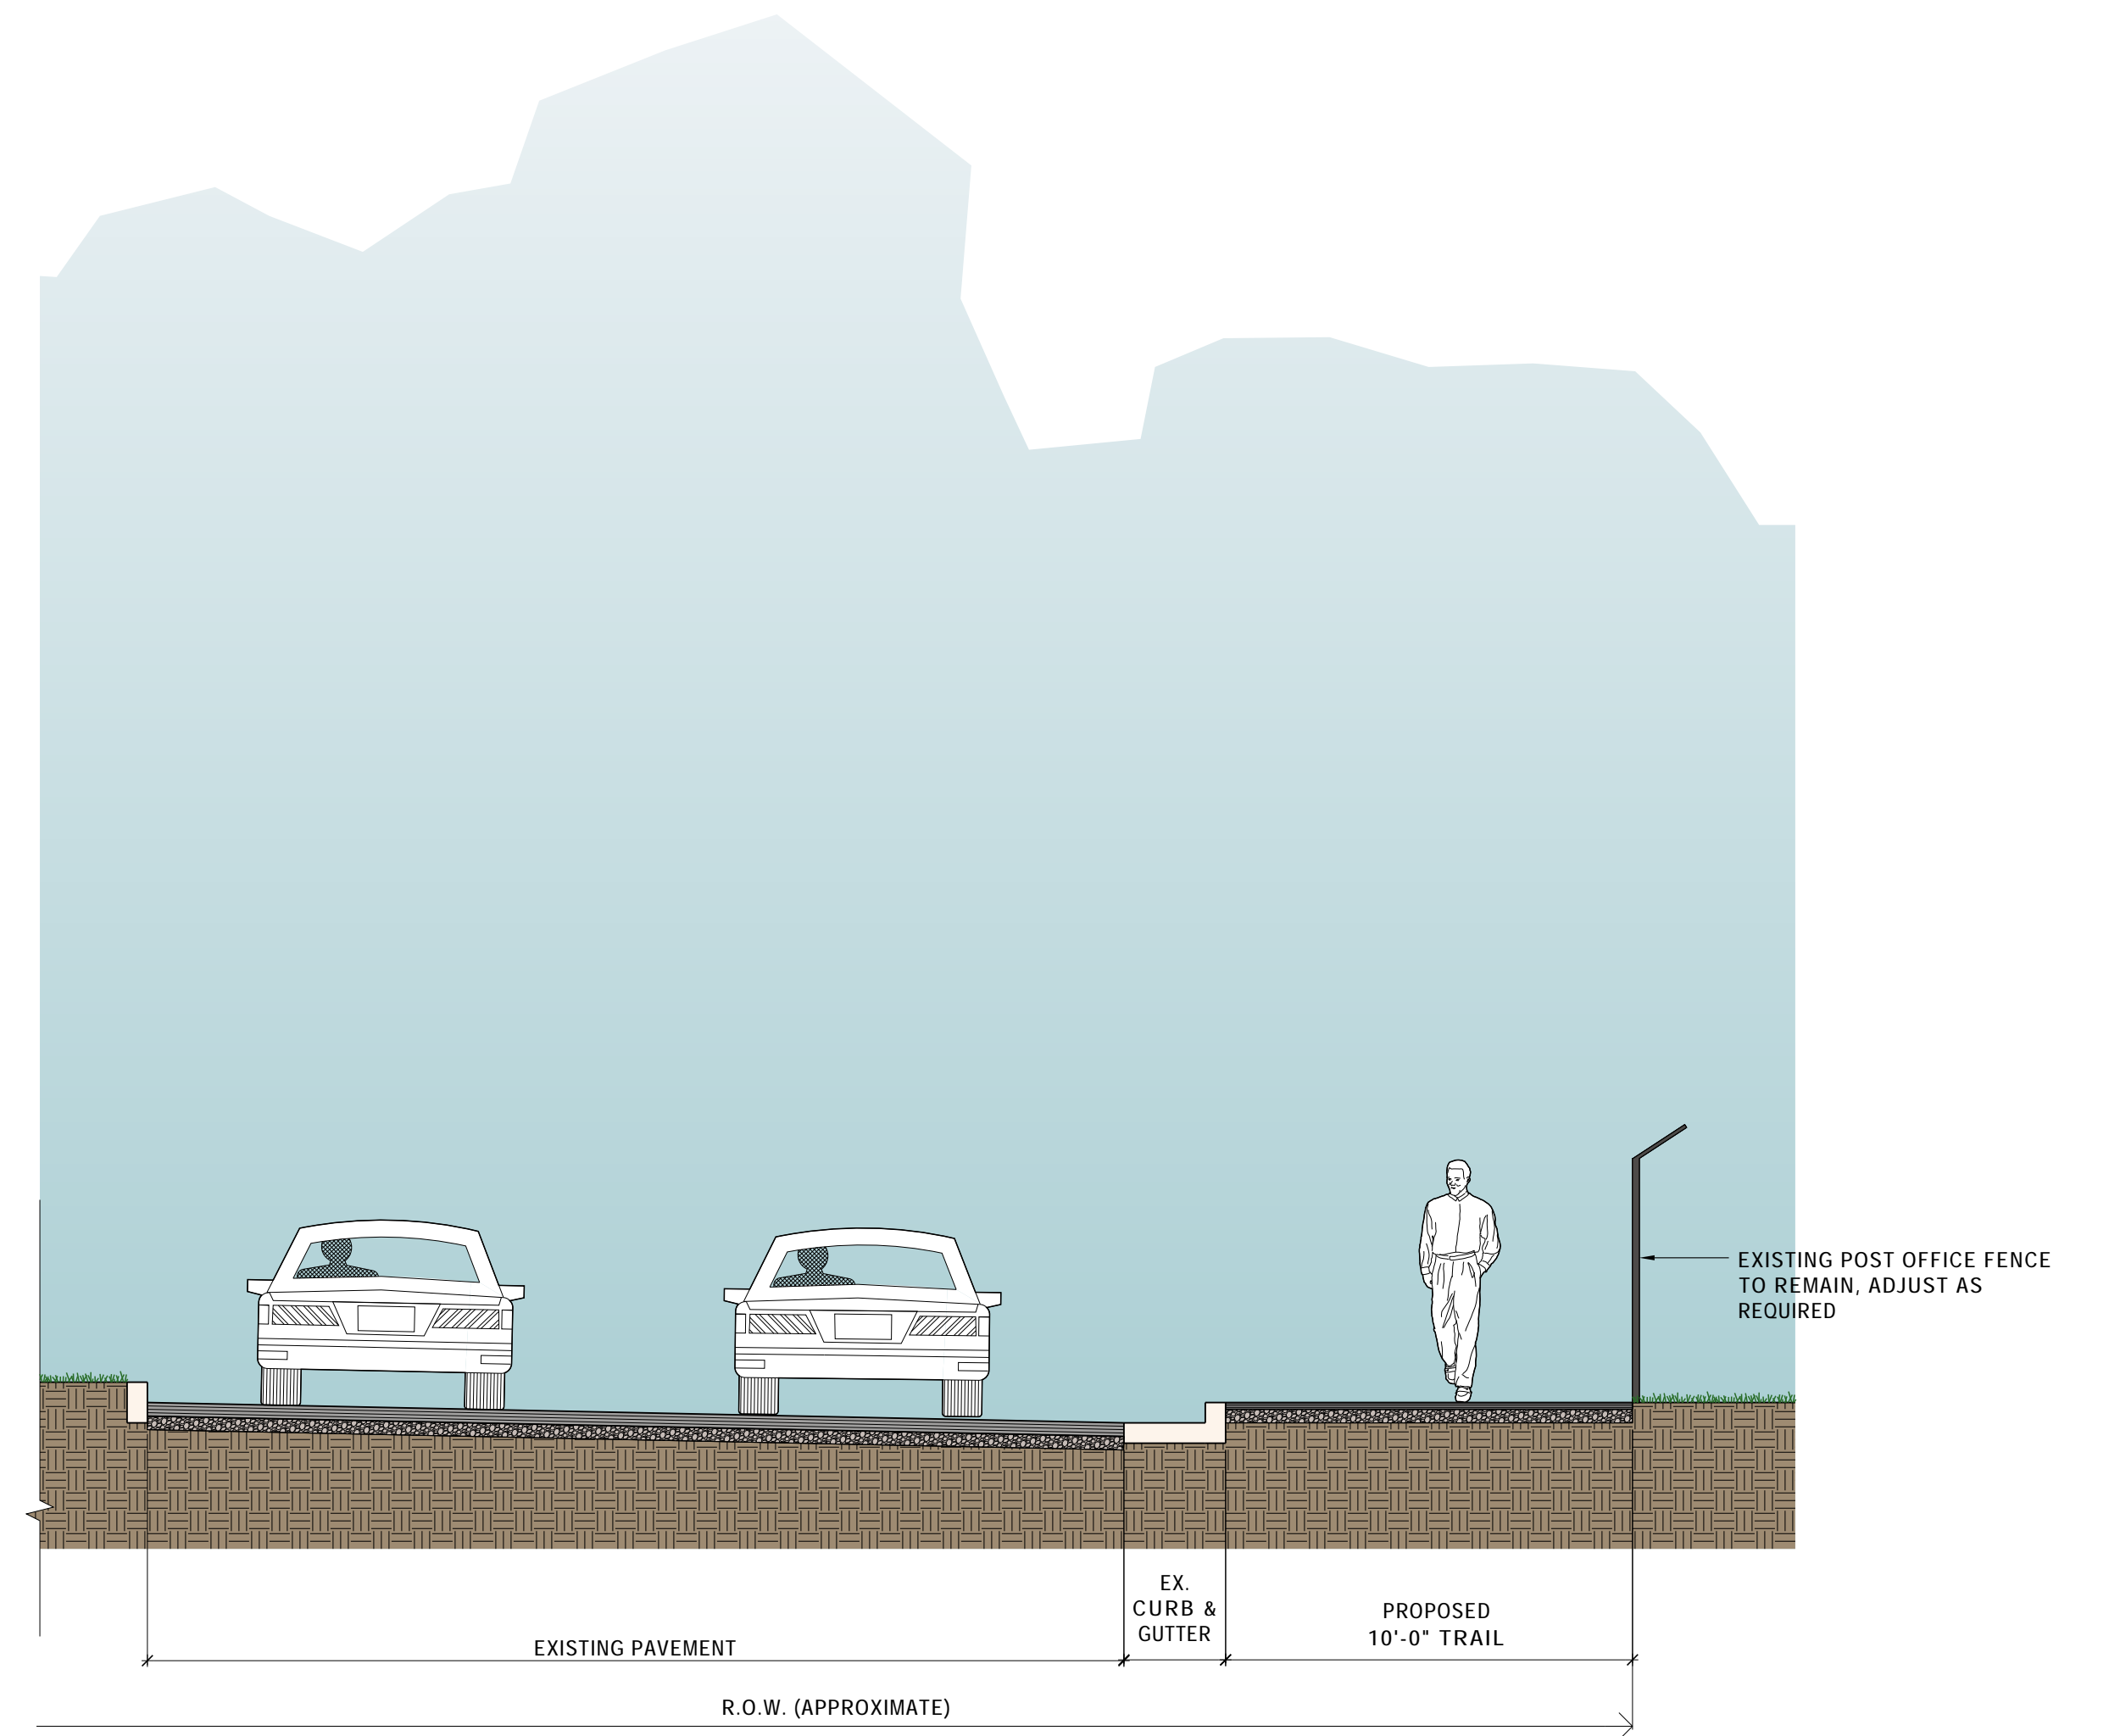

**10** SIDE PATH ALONG MIDDLEBROOK PIKE @ WALL & POST OFFICE FENCE  
SCALE: 1/4"=1'-0"

**9** SIDE PATH ALONG MIDDLEBROOK PIKE @ POST OFFICE FENCE  
SCALE: 1/4"=1'-0"

04/29/2016

**CORRIDOR SECTIONS - CORRIDOR A**  
JEAN TEAGUE GREENWAY TO WEISGARBER GREENWAY  
CITY OF KNOXVILLE

**A2.5**

SECTIONS