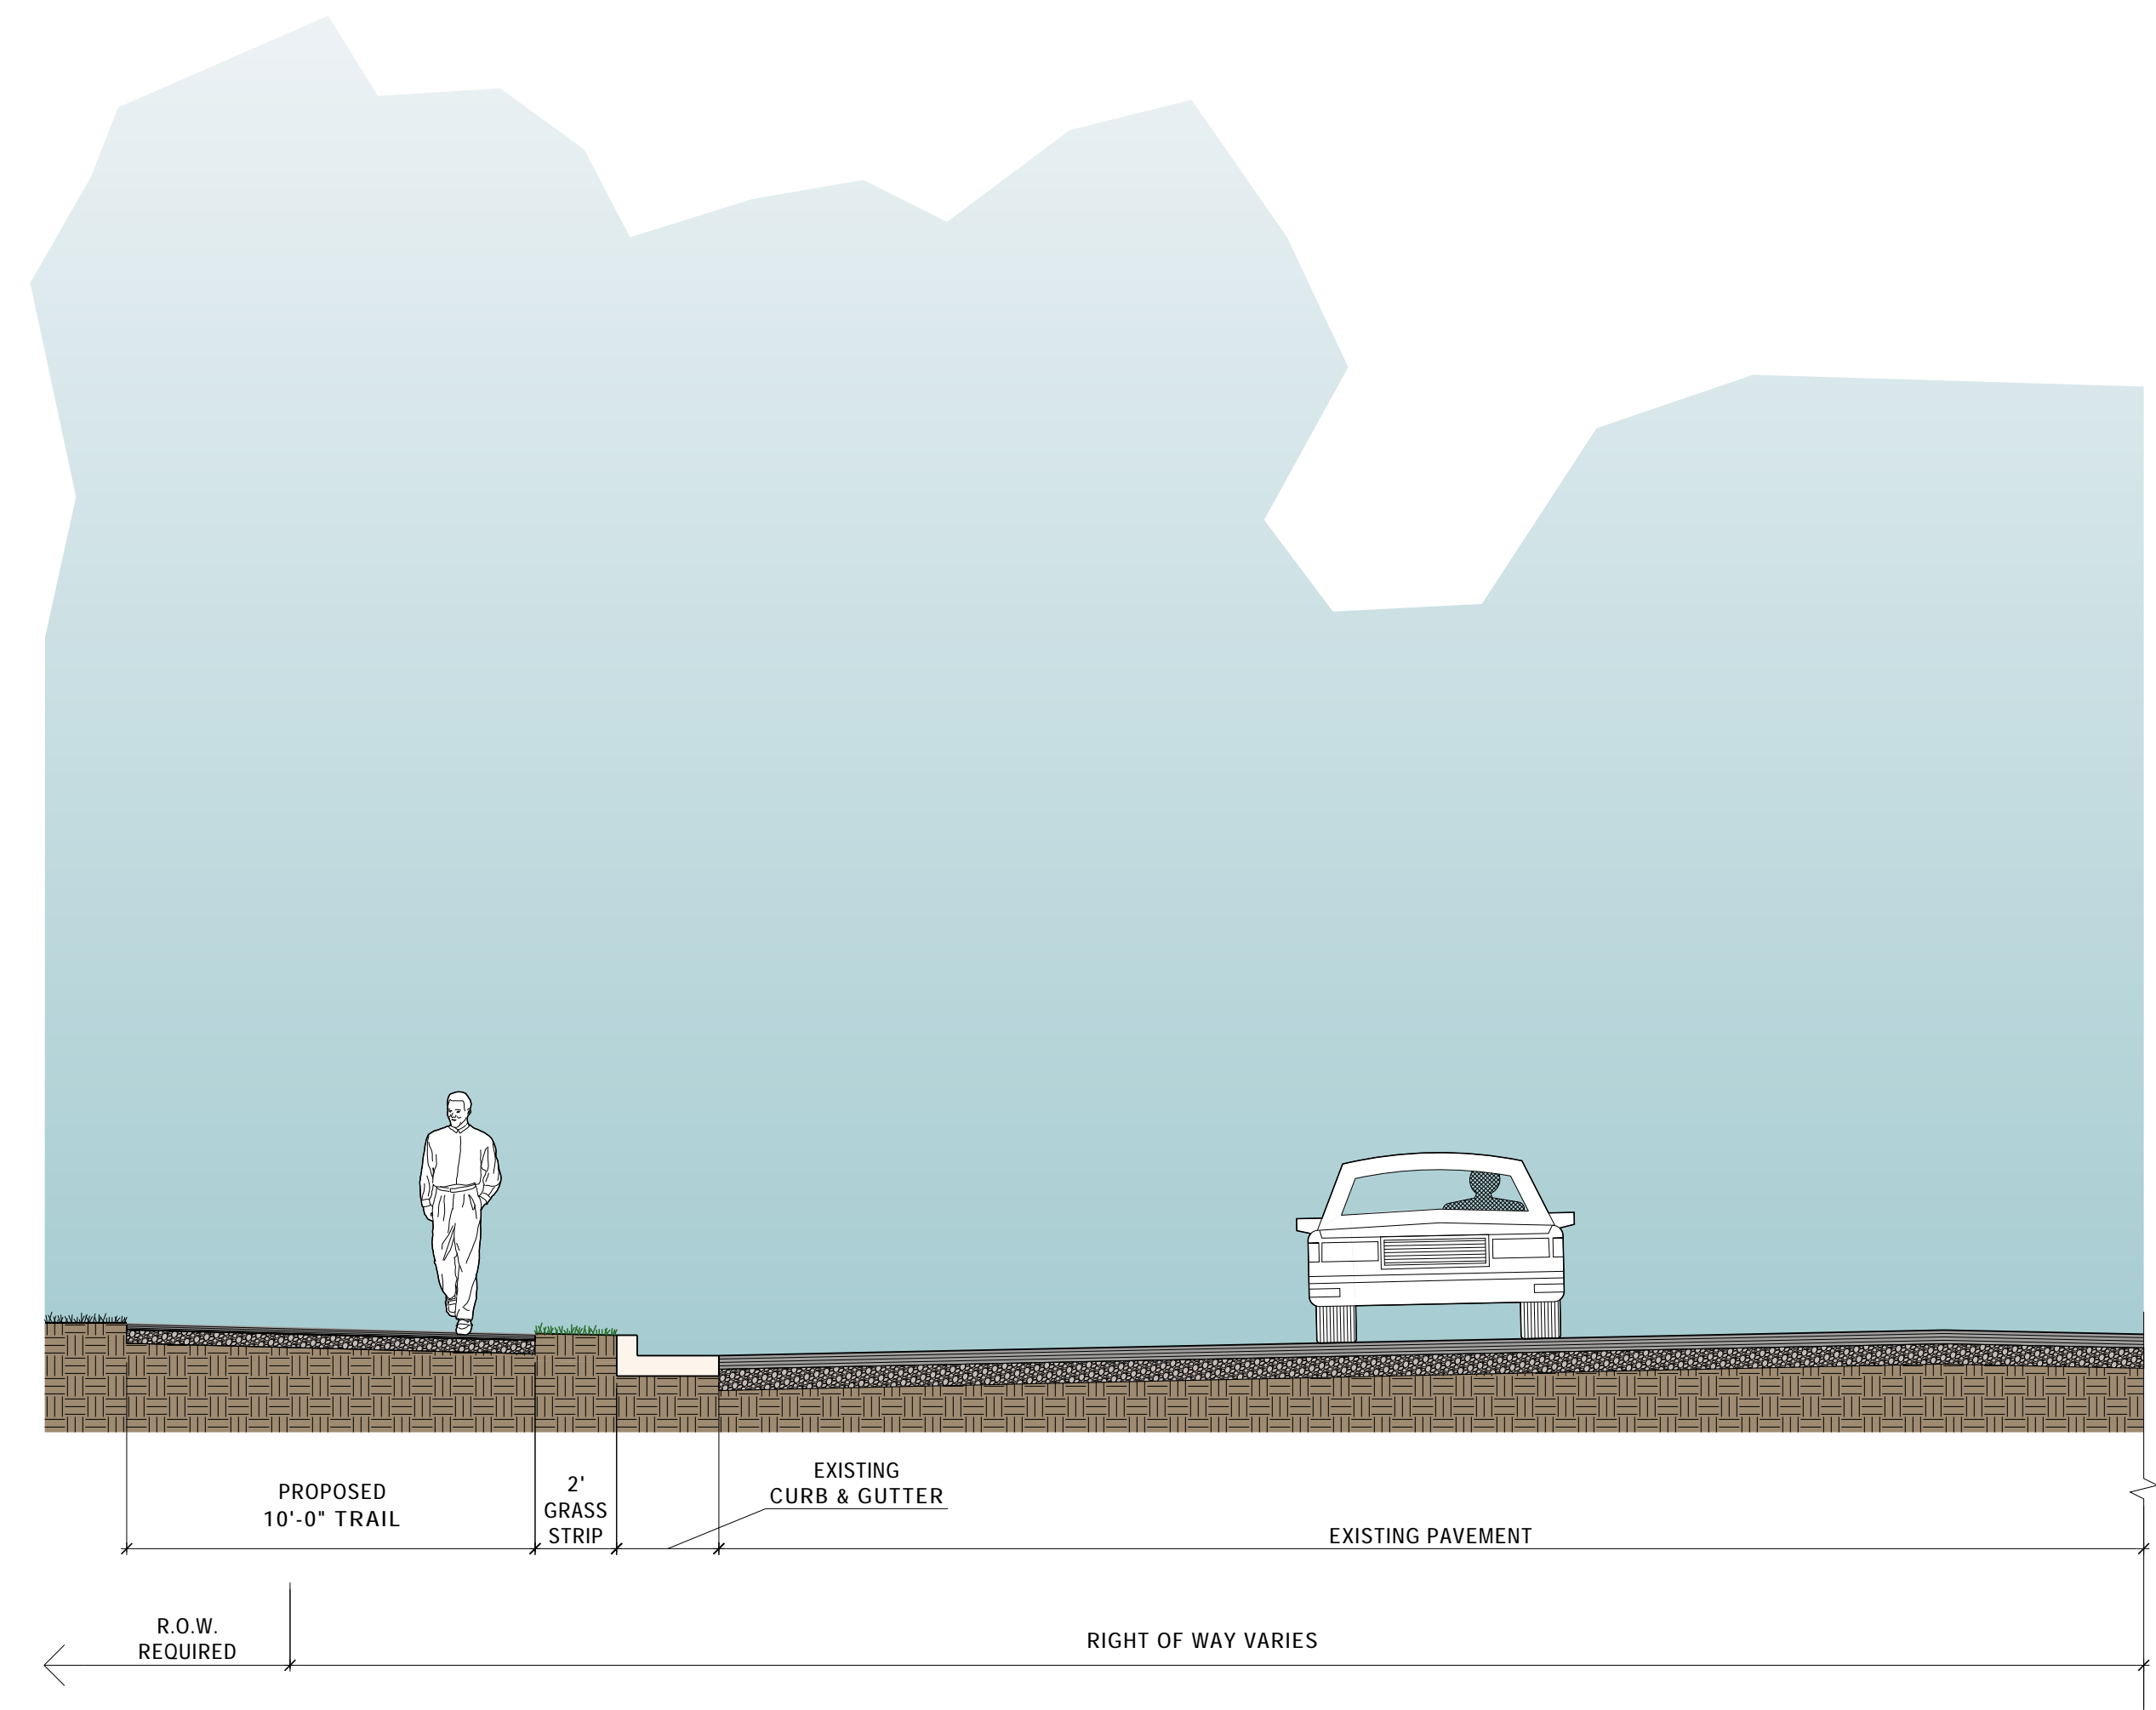

10 TRAIL ALONG GORE
SCALE: 1/4"=1'-0"

9 TRAIL ALONG KINGSTON PIKE
SCALE: 1/4"=1'-0"

04/29/2016

CORRIDOR SECTIONS - CORRIDOR C
WEISGARBER GREENWAY AND BEARDEN GREENWAY TO LAKESHORE GREENWAY
CITY OF KNOXVILLE

C2.5

SECTIONS