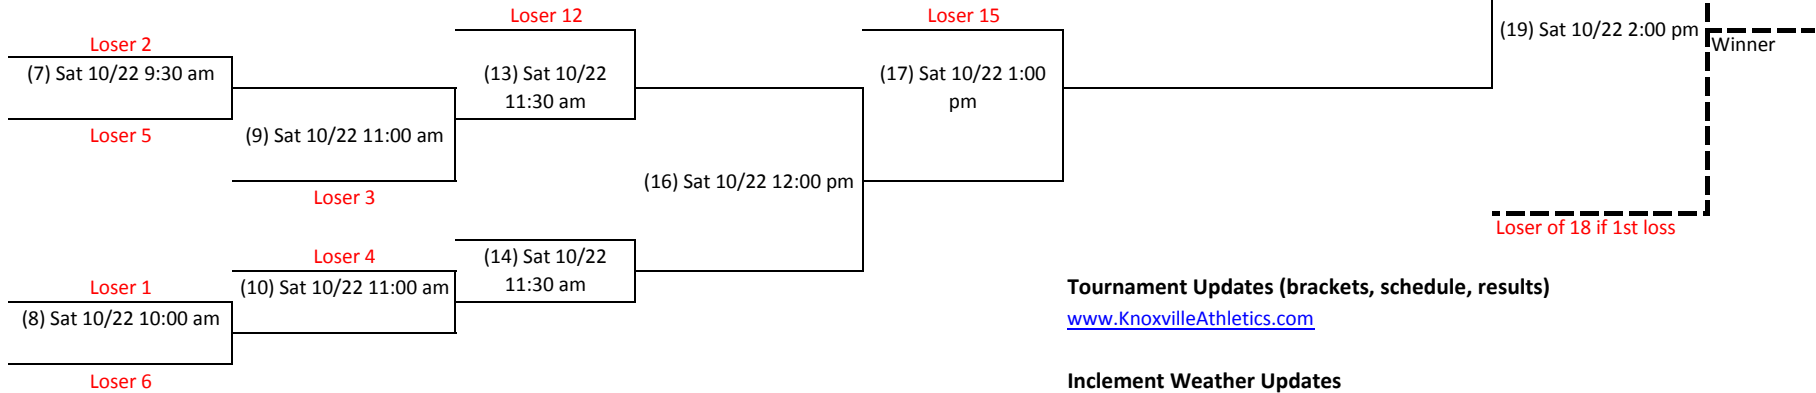

Fall Pickleball Tournament - 2016

Men's Singles

All matches played at Sam Duff Park - 4060 Chapman Highway (37920)
 Double Elimination

Winner's Bracket

Loser's Bracket

Tournament Updates (brackets, schedule, results)