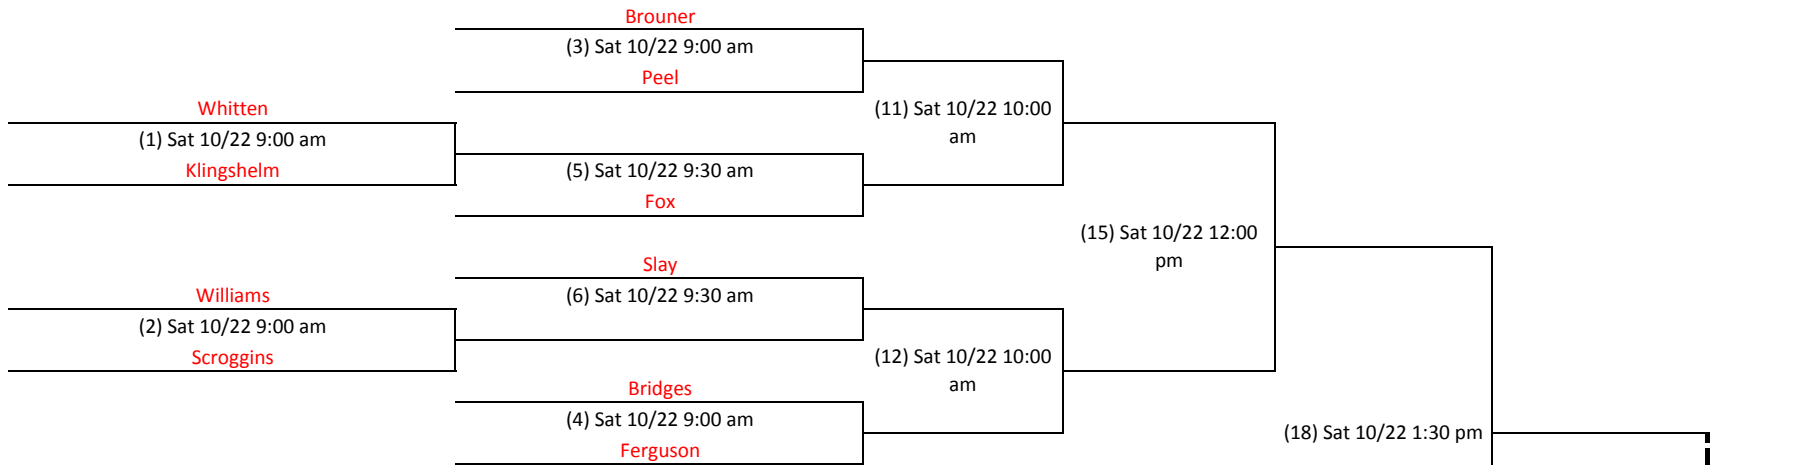

Fall Pickleball Tournament - 2016

Men's Singles

All matches played at Sam Duff Park - 4060 Chapman Highway (37920)
 Double Elimination

Winner's Bracket

Loser's Bracket

Tournament Updates (brackets, schedule, results)