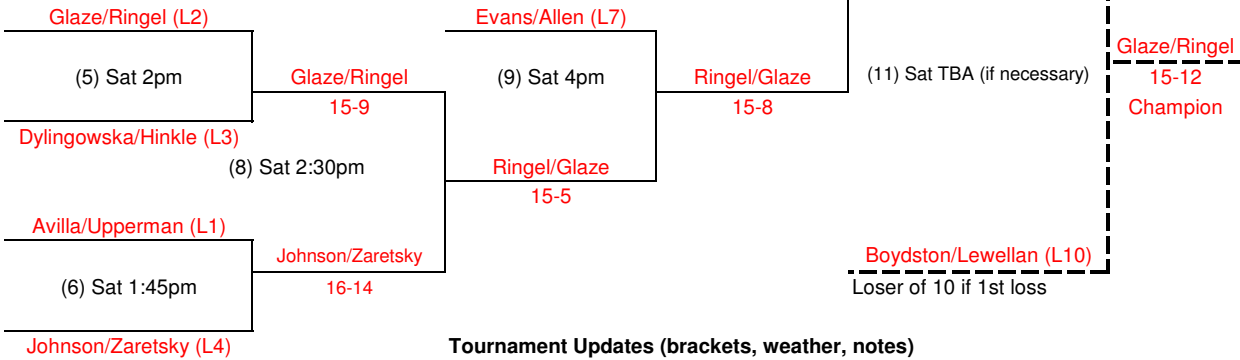

2016 Knoxville Spring Pickleball Tournament Women's Doubles - Red Flight

West Hills Park - 7624 Sheffield Drive

Winner's Bracket

Consolation Bracket

Tournament Updates (brackets, weather, notes)

<http://pickleball.knoxvilleathletics.com>

Inclement Weather Updates

865-215-4636

2016 Knoxville Spring Pickleball Tournament Women's Doubles - Pink Flight

West Hills Park - 7624 Sheffield Drive

Winner's Bracket

Consolation Bracket

Tournament Updates (brackets, weather, notes)