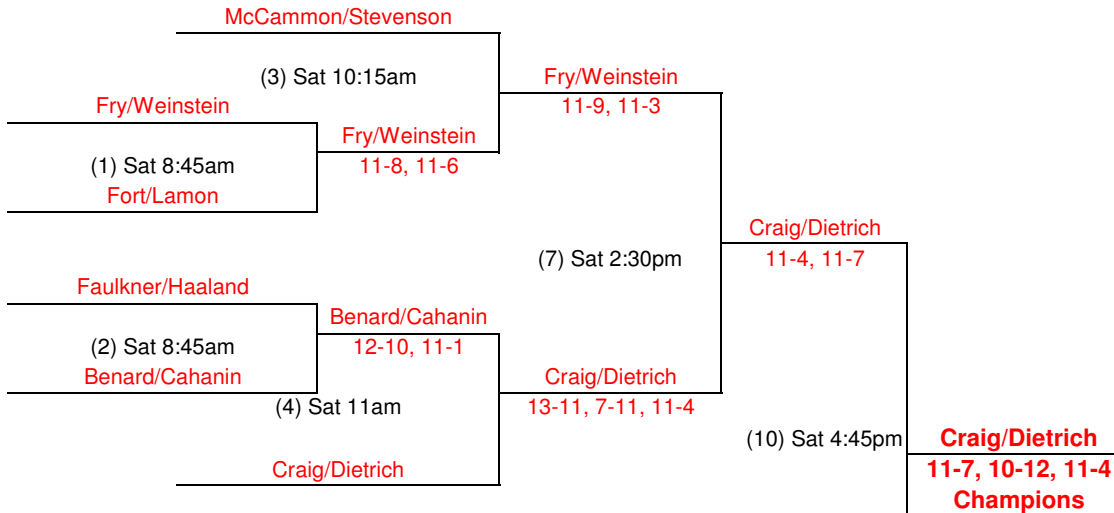

Winner's Bracket