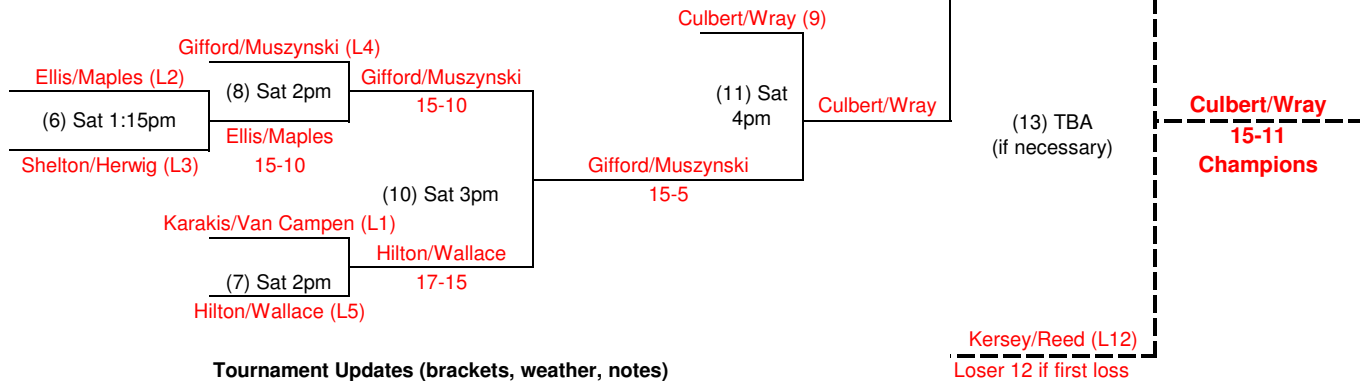

2016 Knoxville Spring Pickleball Tournament Women's Doubles - Red Flight

West Hills Park - 7624 Sheffield Drive

Winner's Bracket

Consolation Bracket

Tournament Updates (brackets, weather, notes)

<http://pickleball.knoxvilleathletics.com>

Inclement Weather Updates

865-215-4636

2016 Knoxville Spring Pickleball Tournament Women's Doubles - Pink Flight

West Hills Park - 7624 Sheffield Drive

Winner's Bracket

Consolation Bracket

Tournament Updates (brackets, weather, notes)

<http://pickleball.knoxvilleathletics.com>

Inclement Weather Updates

865-215-4636

2016 Knoxville Spring Pickleball Tournament Women's Doubles - Purple Flight

West Hills Park - 7624 Sheffield Drive

Winner's Bracket