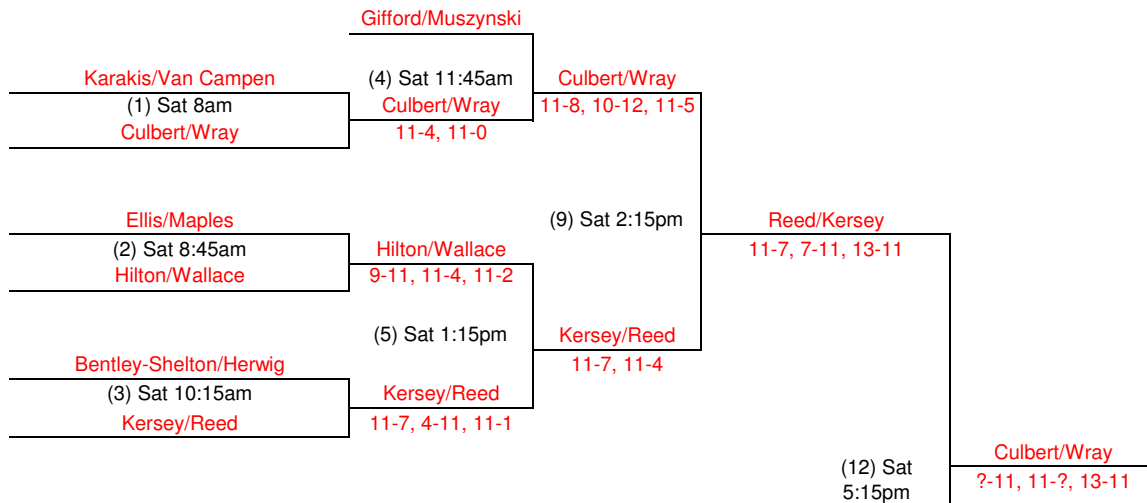

2016 Knoxville Spring Pickleball Tournament Women's Doubles - Red Flight

West Hills Park - 7624 Sheffield Drive

Winner's Bracket

Consolation Bracket

Tournament Updates (brackets, weather, notes)

<http://pickleball.knoxvilleathletics.com>

Inclement Weather Updates

865-215-4636

2016 Knoxville Spring Pickleball Tournament Women's Doubles - Pink Flight

West Hills Park - 7624 Sheffield Drive

Winner's Bracket

Consolation Bracket

Tournament Updates (brackets, weather, notes)

<http://pickleball.knoxvilleathletics.com>

Inclement Weather Updates

865-215-4636

2016 Knoxville Spring Pickleball Tournament Women's Doubles - Purple Flight

West Hills Park - 7624 Sheffield Drive

Winner's Bracket