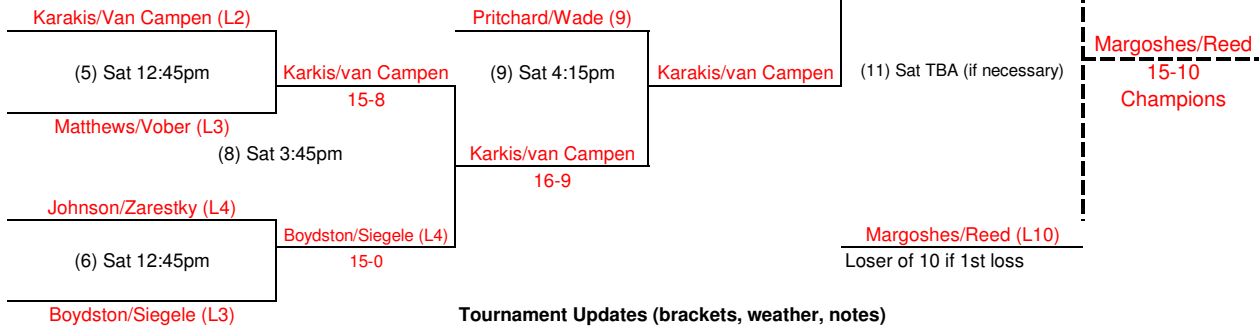

Consolation Bracket

Tournament Updates (brackets, weather, notes)

<http://pickleball.knoxvilleathletics.com>

Inclement Weather Updates

865-215-4636