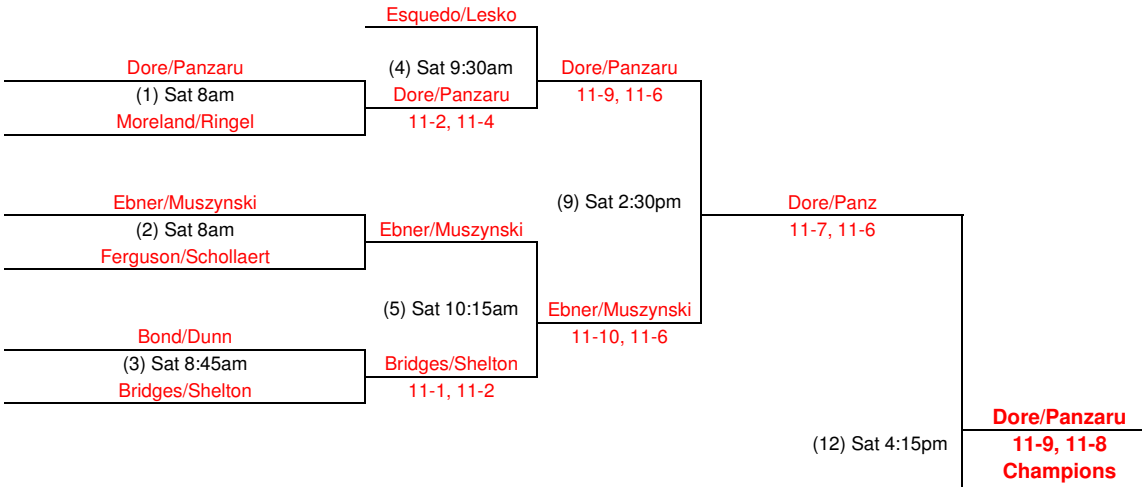

Winner's Bracket

Consolation Bracket