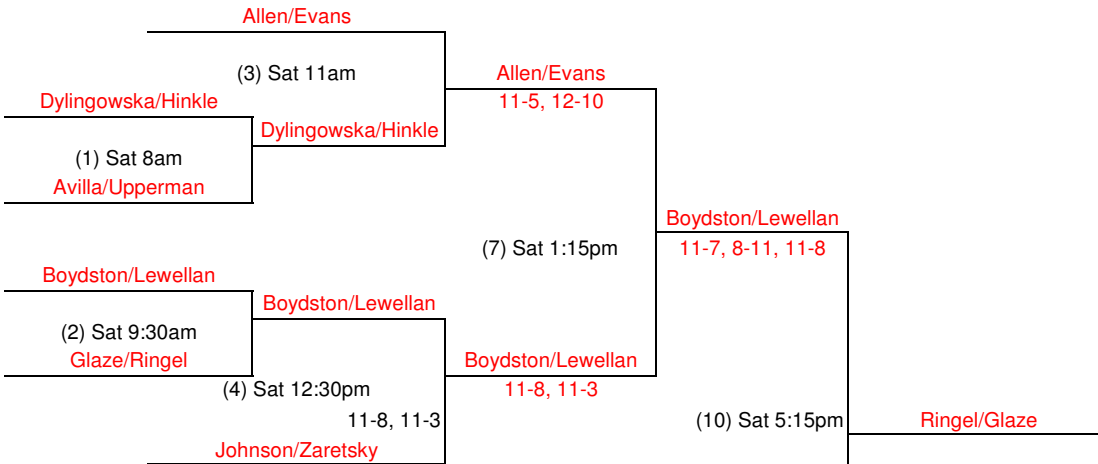

2016 Knoxville Spring Pickleball Tournament Women's Doubles - Red Flight

West Hills Park - 7624 Sheffield Drive

Winner's Bracket

Consolation Bracket

Tournament Updates (brackets, weather, notes)

<http://pickleball.knoxvilleathletics.com>

Inclement Weather Updates

865-215-4636

2016 Knoxville Spring Pickleball Tournament Women's Doubles - Pink Flight

West Hills Park - 7624 Sheffield Drive

Winner's Bracket

Consolation Bracket

Tournament Updates (brackets, weather, notes)