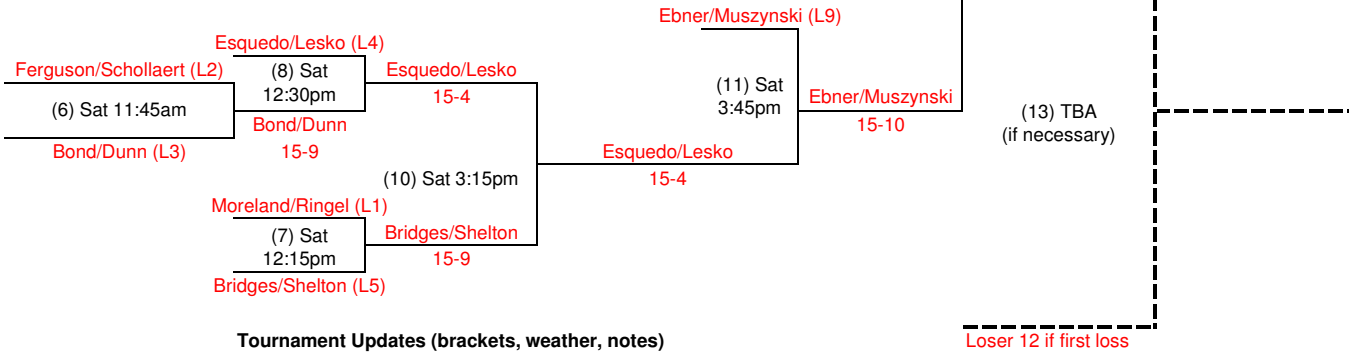

Tournament Updates (brackets, weather, notes)
<http://pickleball.knoxvilleathletics.com>

Inclement Weather Updates
865-215-4636