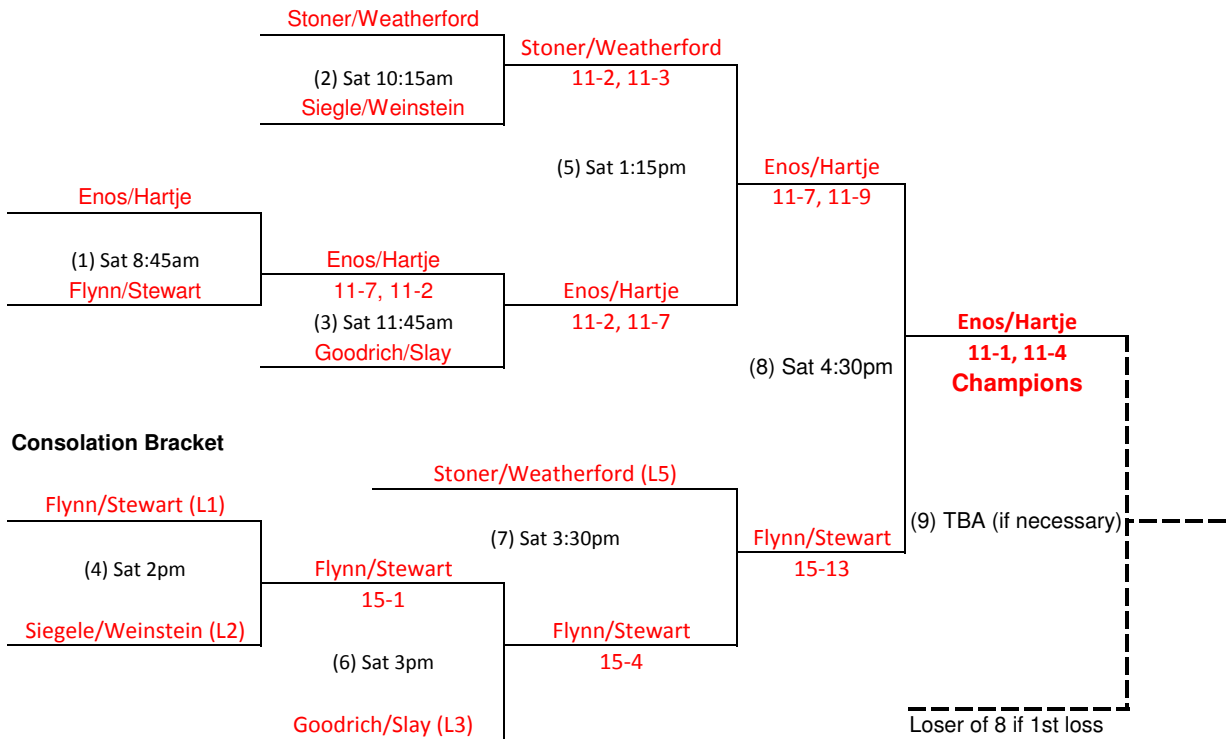

<http://pickleball.knoxvilleathletics.com>

Inclement Weather Updates

865-215-4636

2016 Knoxville Spring Pickleball Tournament Women's Doubles - Purple Flight

West Hills Park - 7624 Sheffield Drive

Winner's Bracket