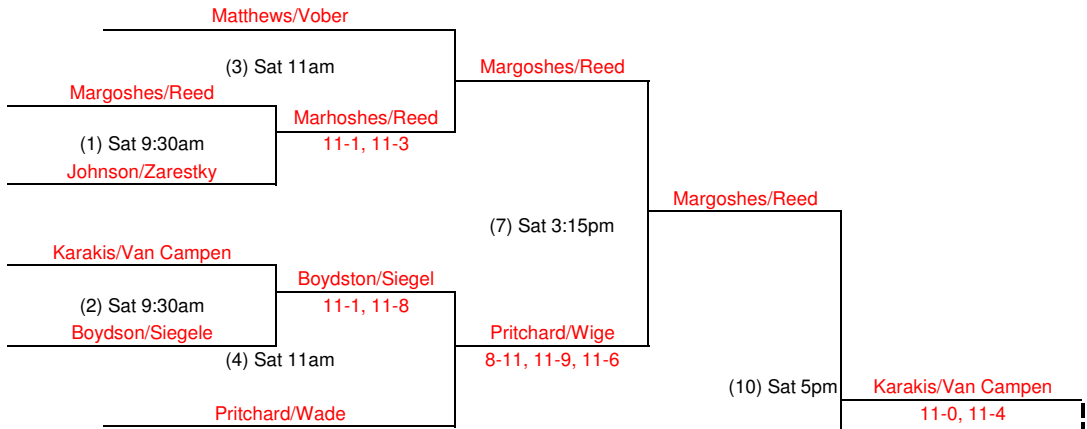

Winner's Bracket