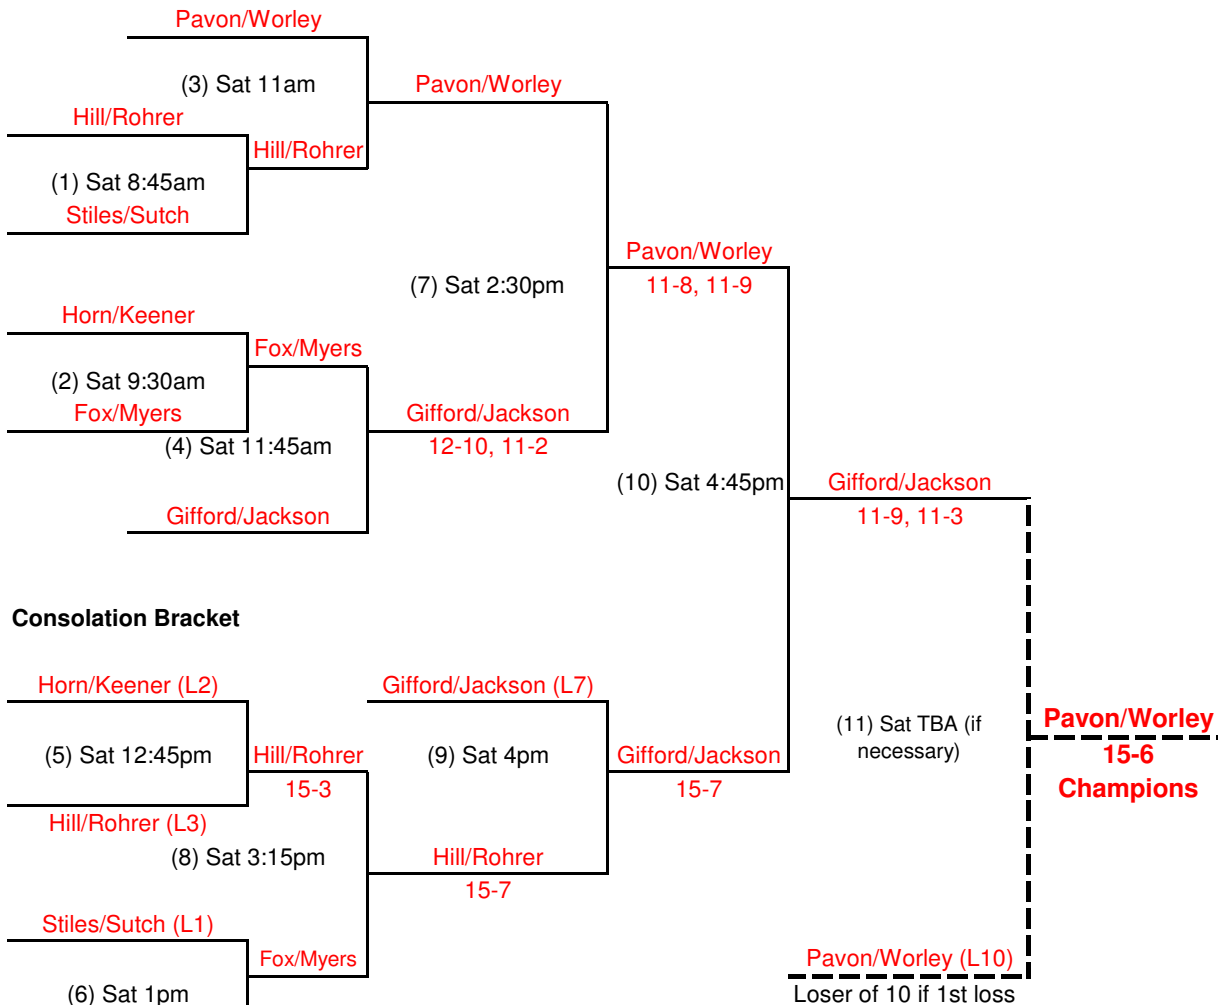

Winner's Bracket

Tournament Updates (brackets, weather, notes)

<http://pickleball.knoxvilleathletics.com>

Inclement Weather Updates

865-215-4636