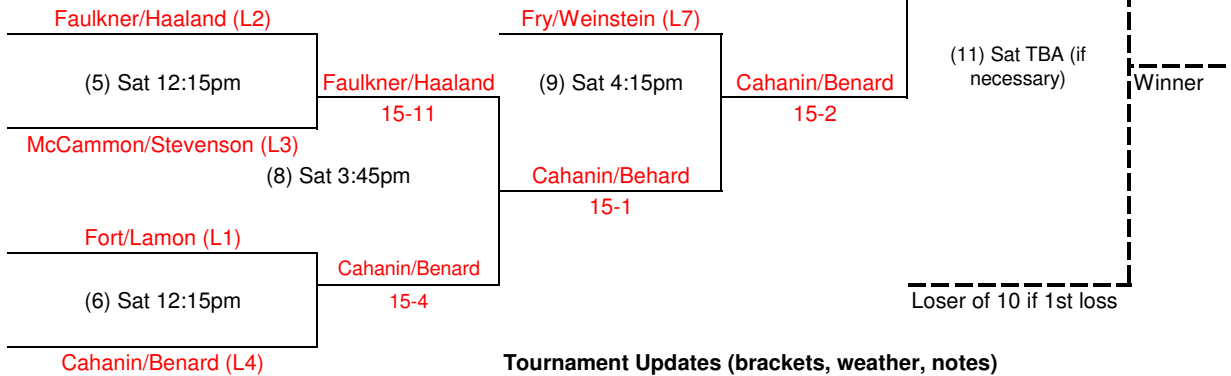

Consolation Bracket

Tournament Updates (brackets, weather, notes)

<http://pickleball.knoxvilleathletics.com>

Inclement Weather Updates

865-215-4636