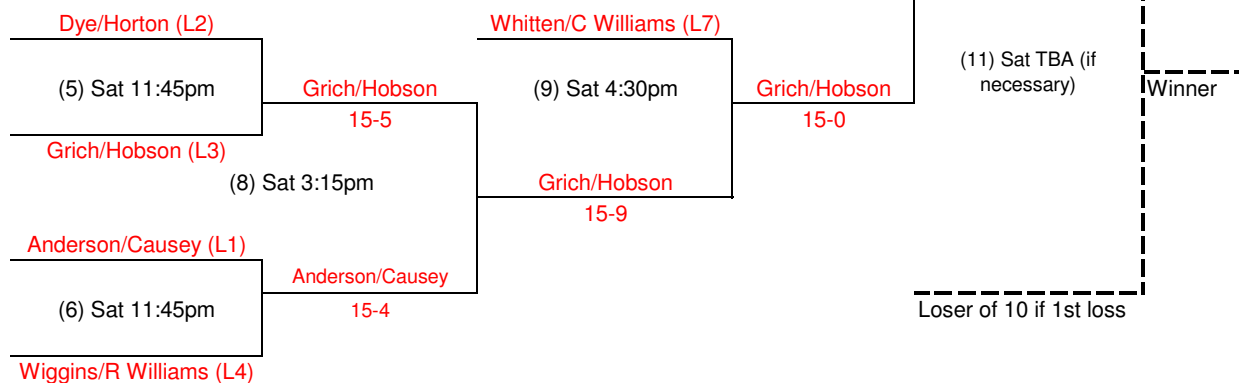

West Hills Park - 7624 Sheffield Drive

Winner's Bracket

Consolation Bracket

Tournament Updates (brackets, weather, notes)
<http://pickleball.knoxvilleathletics.com>

Inclement Weather Updates
 865-215-4636

2016 Knoxville Spring Pickleball Tournament Men's Doubles - Orange Flight

West Hills Park - 7624 Sheffield Drive

Winner's Bracket

Consolation Bracket

Tournament Updates (brackets, weather, notes)

<http://pickleball.knoxvilleathletics.com>