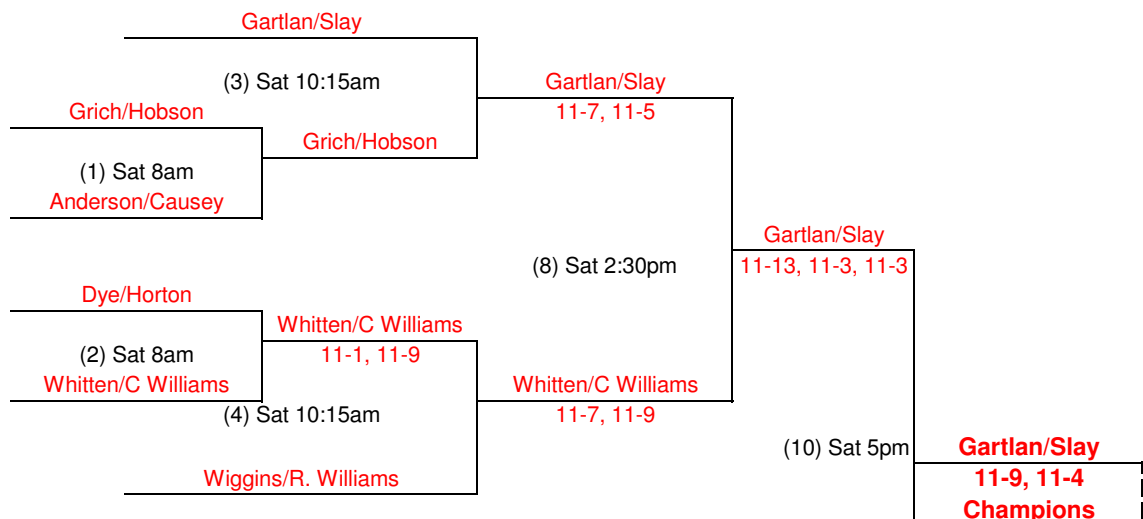

West Hills Park - 7624 Sheffield Drive

Winner's Bracket

Consolation Bracket

Tournament Updates (brackets, weather, notes)
<http://pickleball.knoxvilleathletics.com>

Inclement Weather Updates
 865-215-4636

2016 Knoxville Spring Pickleball Tournament Men's Doubles - Orange Flight

West Hills Park - 7624 Sheffield Drive

Winner's Bracket

Consolation Bracket

Tournament Updates (brackets, weather, notes)

<http://pickleball.knoxvilleathletics.com>