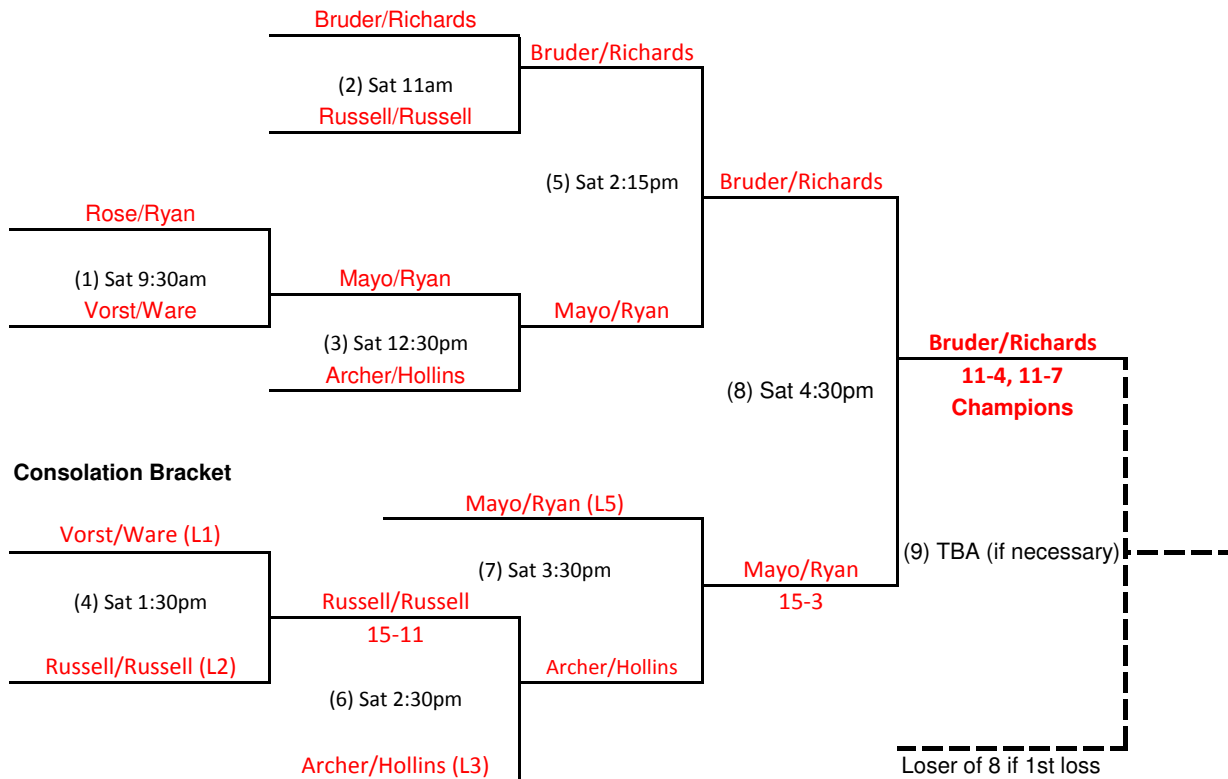

Tournament Updates (brackets, weather, notes)

<http://pickleball.knoxvilleathletics.com>

Inclement Weather Updates

865-215-4636

**2016 Knoxville Spring Pickleball Tournament
Women's Doubles - Yellow Flight**

West Hills Park - 7624 Sheffield Drive

Winner's Bracket

Tournament Updates (brackets, weather, notes)

<http://pickleball.knoxvilleathletics.com>

Inclement Weather Updates

865-215-4636

**2016 Knoxville Spring Pickleball Tournament
Men's Doubles - Blue Flight**