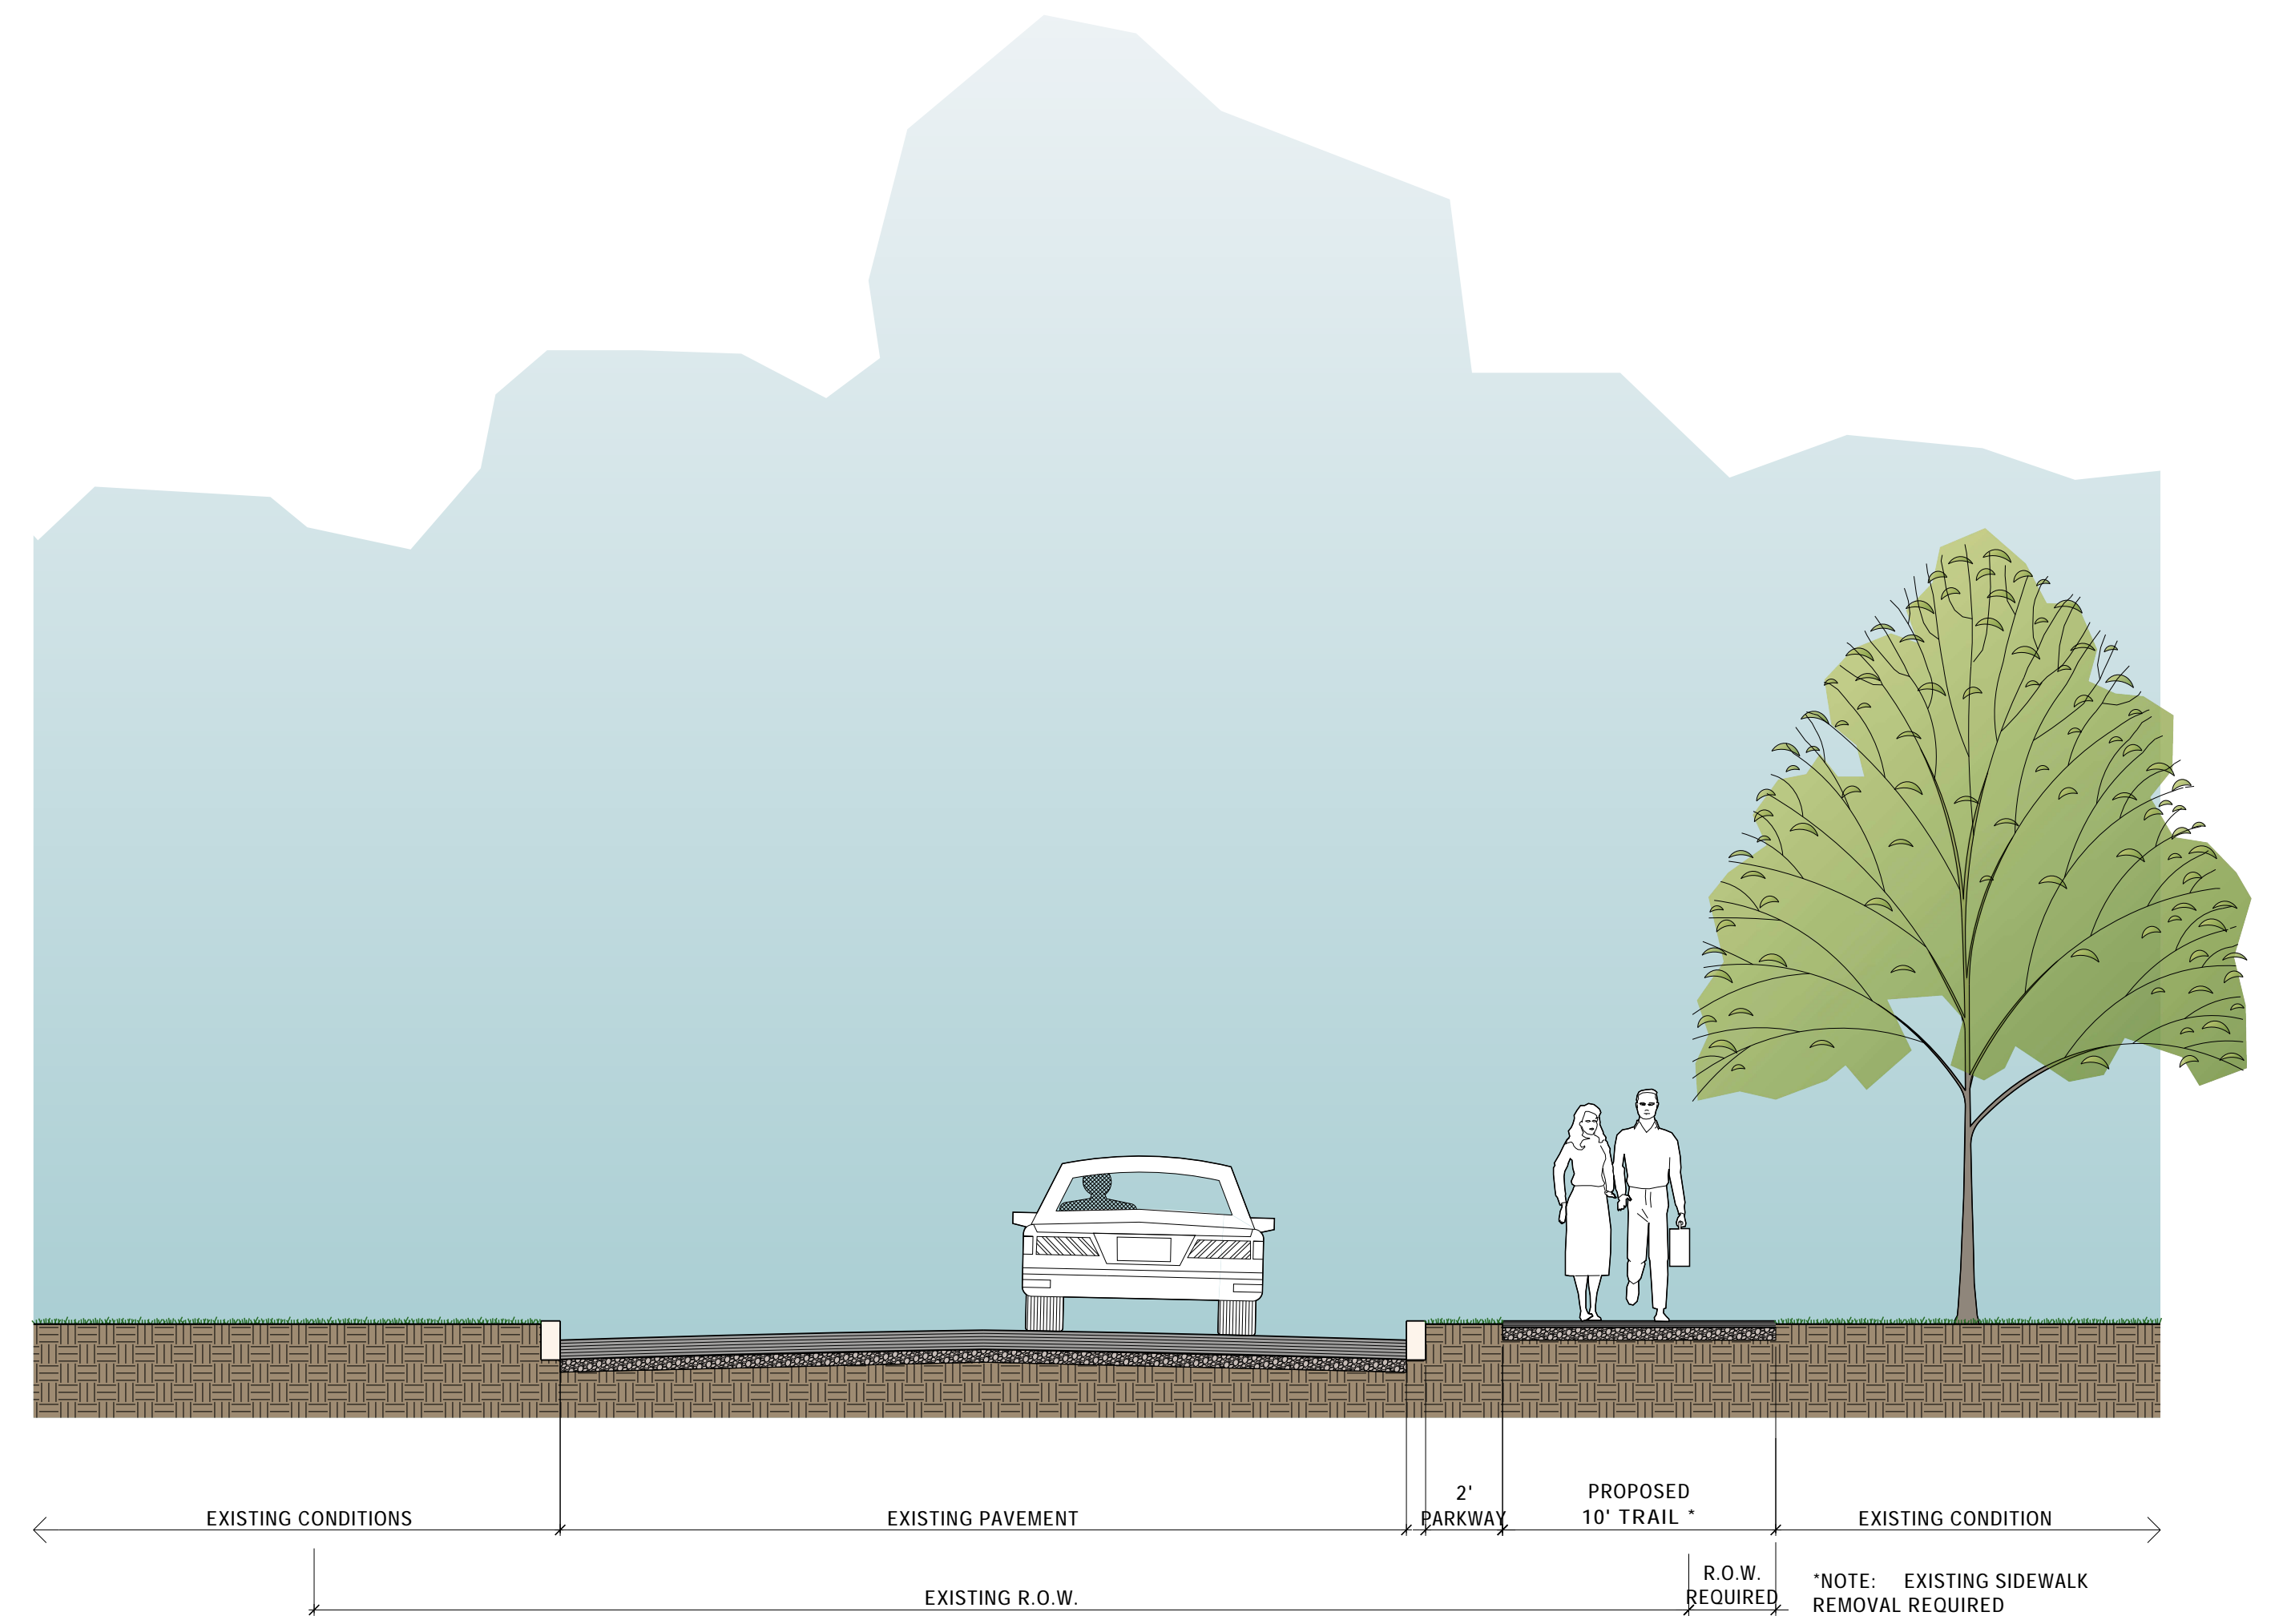

**10** TYPICAL TRAIL ON SLOPE  
SCALE: 1/4"=1'-0"

**9** TRAIL @ CHESTNUT STREET  
SCALE: 1/4"=1'-0"

04/29/2016

**CORRIDOR SECTIONS - CORRIDOR F**  
FIRST CREEK GREENWAY TO KNOXVILLE BOTANICAL GARDENS  
CITY OF KNOXVILLE

**F2.5**

SECTIONS