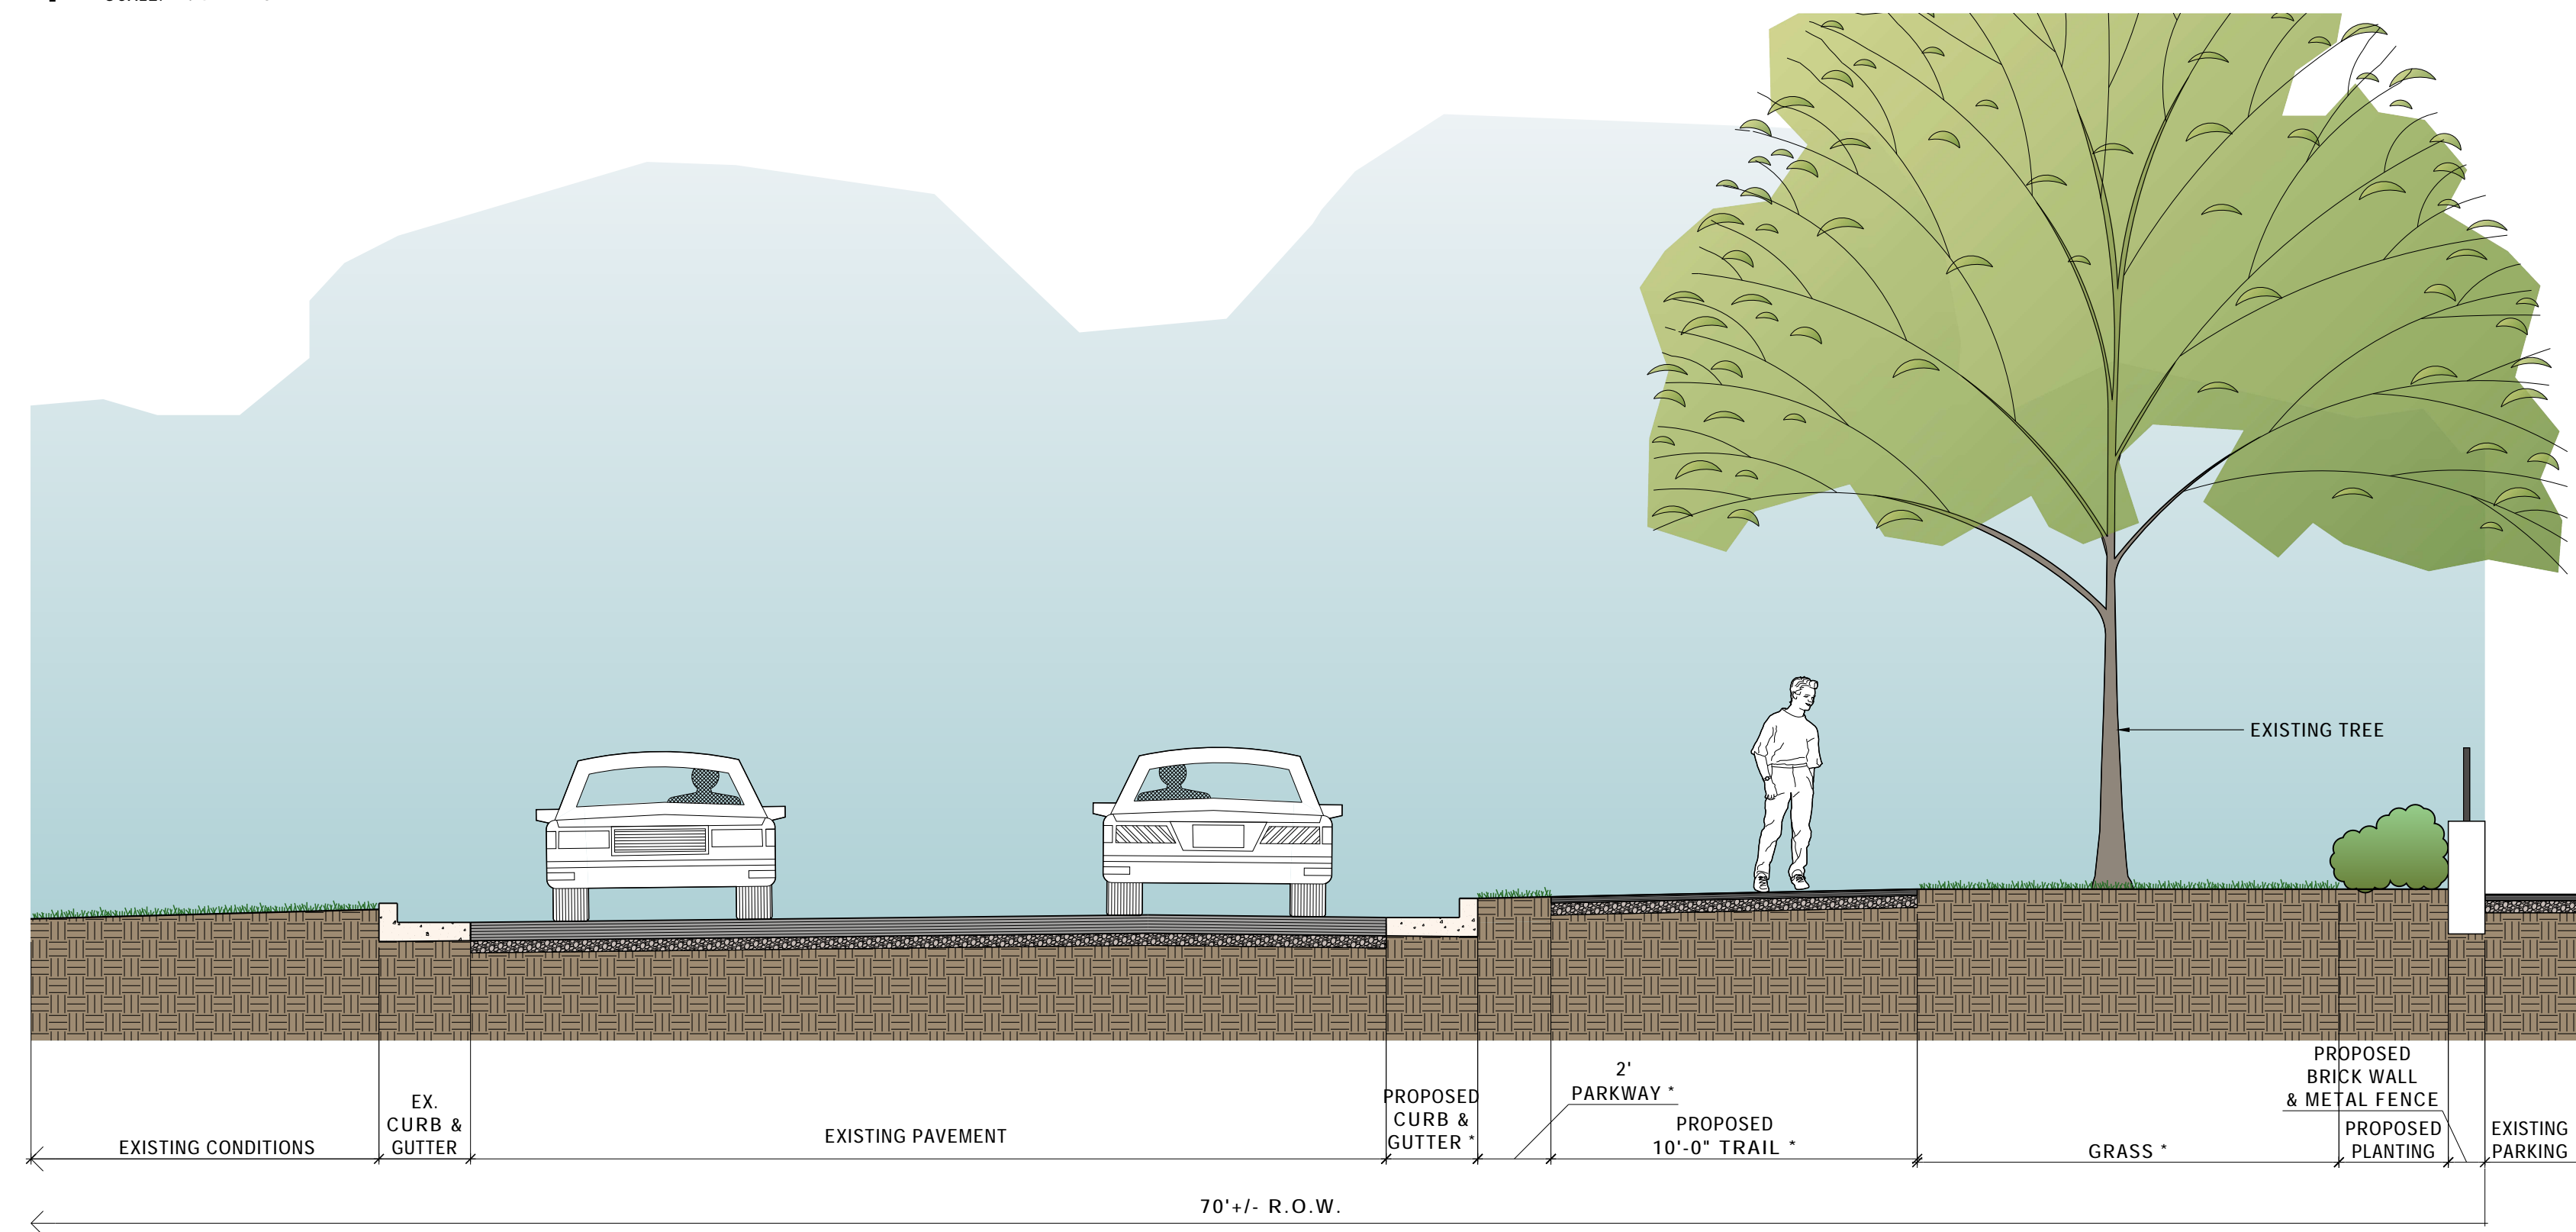

1 TRAIL SECTION ALONG McCALLA AVENUE @ FENCED PARKING
SCALE: 1/4"=1'-0"

2 TRAIL SECTION ALONG McCALLA AVENUE @ PARKING
SCALE: 1/4"=1'-0"

04/29/2016

CORRIDOR SECTIONS - CORRIDOR F
FIRST CREEK GREENWAY TO KNOXVILLE BOTANICAL GARDENS
CITY OF KNOXVILLE

F2.1

SECTIONS